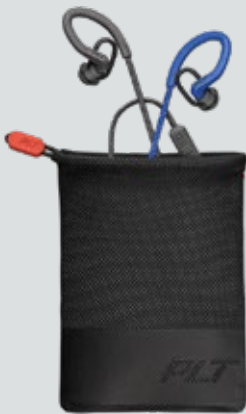

plantronics®

BackBeat FIT 350

Move freely

STABLE WIRELESS SPORT EARBUDS DESIGNED TO KEEP UP WITH YOU

BackBeat FIT 350

Keep moving with the discreet and ultra-light BackBeat FIT 350 wireless sport earbuds. With secure-fit earloops, patent-pending eartips and 2-in-1 stability clip, they're designed to stay in place during even your most rigorous training sessions. And with up to six hours of power on a single charge, you can listen from workout to weekend.

KEY FEATURES

- A** IPX5-rated water-resistant and sweatproof design
- B** Inline controls
- C** Secure-fit earloops
- D** 2-in-1 stability clip

TOP FEATURES

- Maximum stability with secure-fit earloops, patent-pending eartips and a 2-in-1 stability clip
- Ultra-lightweight design provides all-day comfort
- 6 mm drivers and passive noise-canceling eartips deliver deep, rich sound and block out noise
- Up to six hours of wireless listening on a single charge
- IPX5-rated water-resistant and sweatproof design