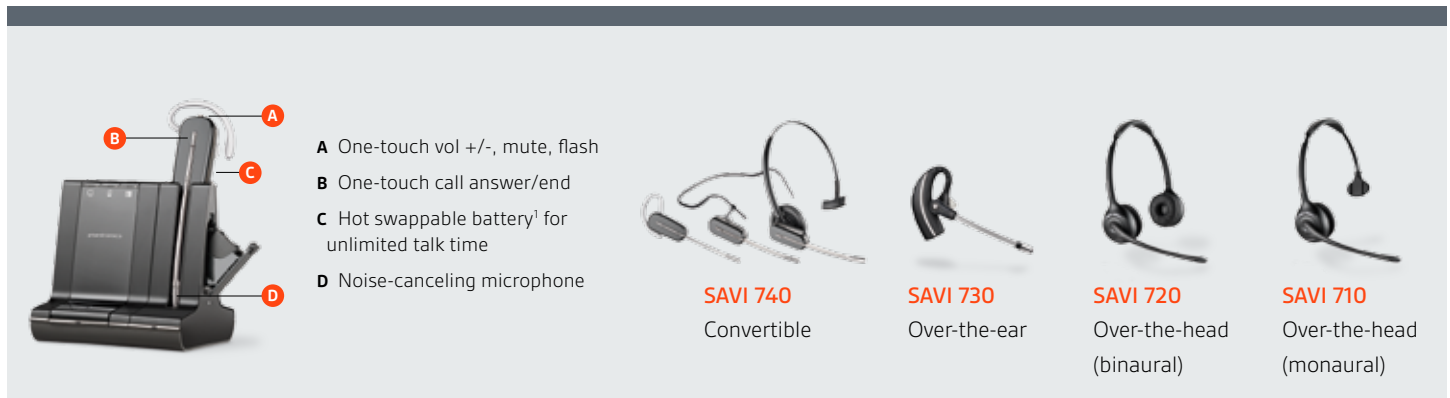

SAVI 700 SERIES

Multiple devices. Singular control.

The Savi 700 series is changing the way productivity-focused office professionals communicate. With multi-device connectivity, an ultra-versatile convertible headset, and up to 350 feet of wireless range, now you can easily manage PC, mobile and desk phone calls with the most intelligent wireless headset system on the market.

Multi-device connectivity

SAVI 700 SERIES

- A** One-touch vol +/-, mute, flash
- B** One-touch call answer/end
- C** Hot swappable battery¹ for unlimited talk time
- D** Noise-canceling microphone

SAVI 740
Convertible

SAVI 730
Over-the-ear

SAVI 720
Over-the-head
(binaural)

SAVI 710
Over-the-head
(monaural)

SUPERIOR CALL MANAGEMENT

- 3-way connectivity to easily switch and mix PC, mobile, and desk phone audio
- Automatically routes mobile audio to whichever device you pick up
- Easily transfer audio between headset and mobile phone to take calls on-the-road
- UC presence automatically updated when on a PC, mobile, or desk phone call
- Energy efficient adaptive power system optimizes for range and talk time
- Conference in up to three additional headsets and guests can continue through multiple calls

SAVI 740 INNOVATIVE DESIGN

- Lightest DECT wireless headset on the market
- Three comfortable wearing styles
- Hot swappable battery¹ for unlimited talk time

ADVANCED DECT WIRELESS SECURITY

- Keep calls and information safe and secure with the latest DECT security certification
- Most secure DECT headset on the market certified by DECT Forum