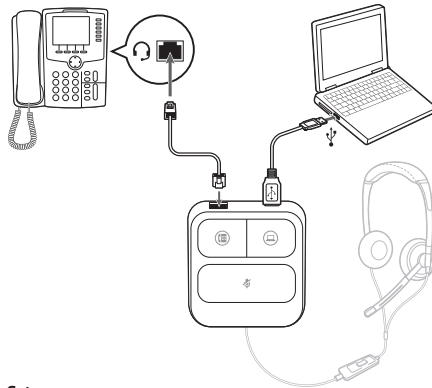

Recyclable where facilities exist

205608-01 08.16

MDA100 QD

plantronics[®]

Headset port option

Setup

Windows

Start > Control Panel > Sound > MDA100 > Make Default > Default Communication Device > Apply

Mac

System Preferences > Hardware > Sound > Output/Input/Sound Effects > MDA100

Handset port option

Setup

Windows

Start > Control Panel > Sound > MDA100 > Make Default > Default Communication Device > Apply