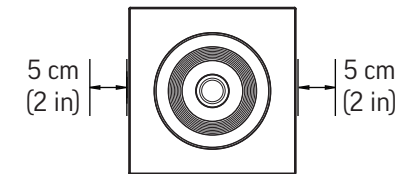

Operating: 0° - 45°C (32° - 113°F)
Storage: -40° - 70°C (-40° - 160°F)

Operating: 15% - 80%
Storage: 5% - 95% non-condensing