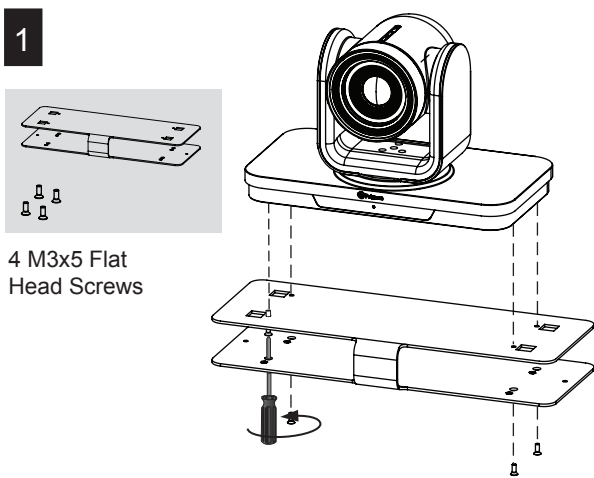

Set Up the Polycom® EagleEye™ Shelf Mounting Bracket for Polycom® RealPresence® Group 300/500

Mount on a Flat Panel

www.polycom.com

© 2014, Polycom, Inc. All rights reserved. POLYCOM® and the names and marks associated with Polycom's products are trademarks and/or service marks of Polycom, Inc. and are registered and/or common law marks in the United States and various other countries. No portion hereof may be reproduced or transmitted in any form or by any means, for any purpose other than the recipient's personal use, without the express written permission of Polycom.

1725-65503-002/A

Mount on a Wall

4 M3x5 Flat
Head Screws