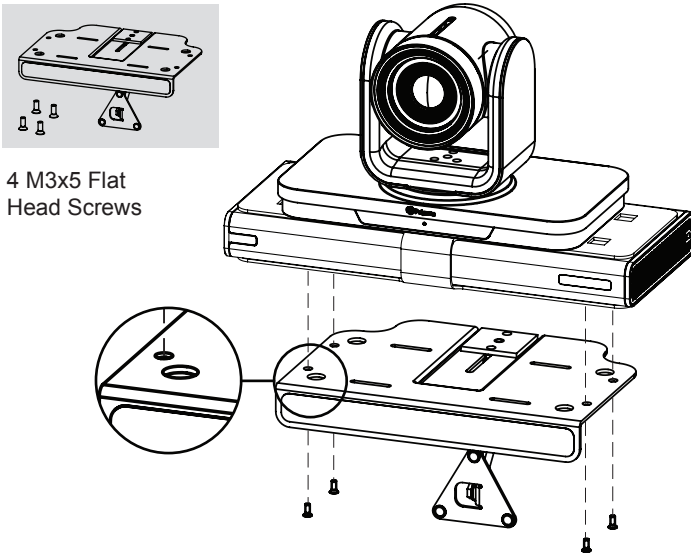

Set Up the Polycom® EagleEye™ Shelf Mounting Bracket for Polycom® RealPresence® Group 300/500

Mount on a Flat Panel

www.polycom.com

© 2014, Polycom, Inc. All rights reserved. POLYCOM® and the names and marks associated with Polycom's products are trademarks and/or service marks of Polycom, Inc. and are registered and/or common law marks in the United States and various other countries. No portion hereof may be reproduced or transmitted in any form or by any means, for any purpose other than the recipient's personal use, without the express written permission of Polycom.

1725-65503-002/A

Mount on a Wall

4 M3x5 Flat
Head Screws