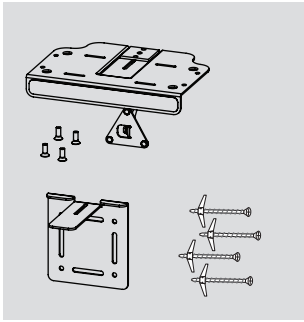

Set Up the Polycom® EagleEye™ Shelf Mounting Bracket for Polycom® RealPresence® Group 300/500

Mount on a Flat Panel

www.polycom.com

© 2014, Polycom, Inc. All rights reserved. POLYCOM® and the names and marks associated with Polycom's products are trademarks and/or service marks of Polycom, Inc. and are registered and/or common law marks in the United States and various other countries. No portion hereof may be reproduced or transmitted in any form or by any means, for any purpose other than the recipient's personal use, without the express written permission of Polycom.

1725-65503-002/A

Mount on a Wall

4 M3x5 Flat
Head Screws