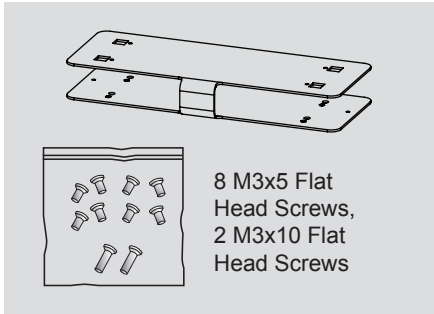

Set Up the Polycom® EagleEye™ Shelf Mounting Bracket for Polycom® RealPresence® Group 300/500

Mount on a Flat Panel

www.polycom.com

© 2014, Polycom, Inc. All rights reserved. POLYCOM® and the names and marks associated with Polycom's products are trademarks and/or service marks of Polycom, Inc. and are registered and/or common law marks in the United States and various other countries. No portion hereof may be reproduced or transmitted in any form or by any means, for any purpose other than the recipient's personal use, without the express written permission of Polycom.

1725-65503-002/A

Mount on a Wall

4 M3x5 Flat
Head Screws