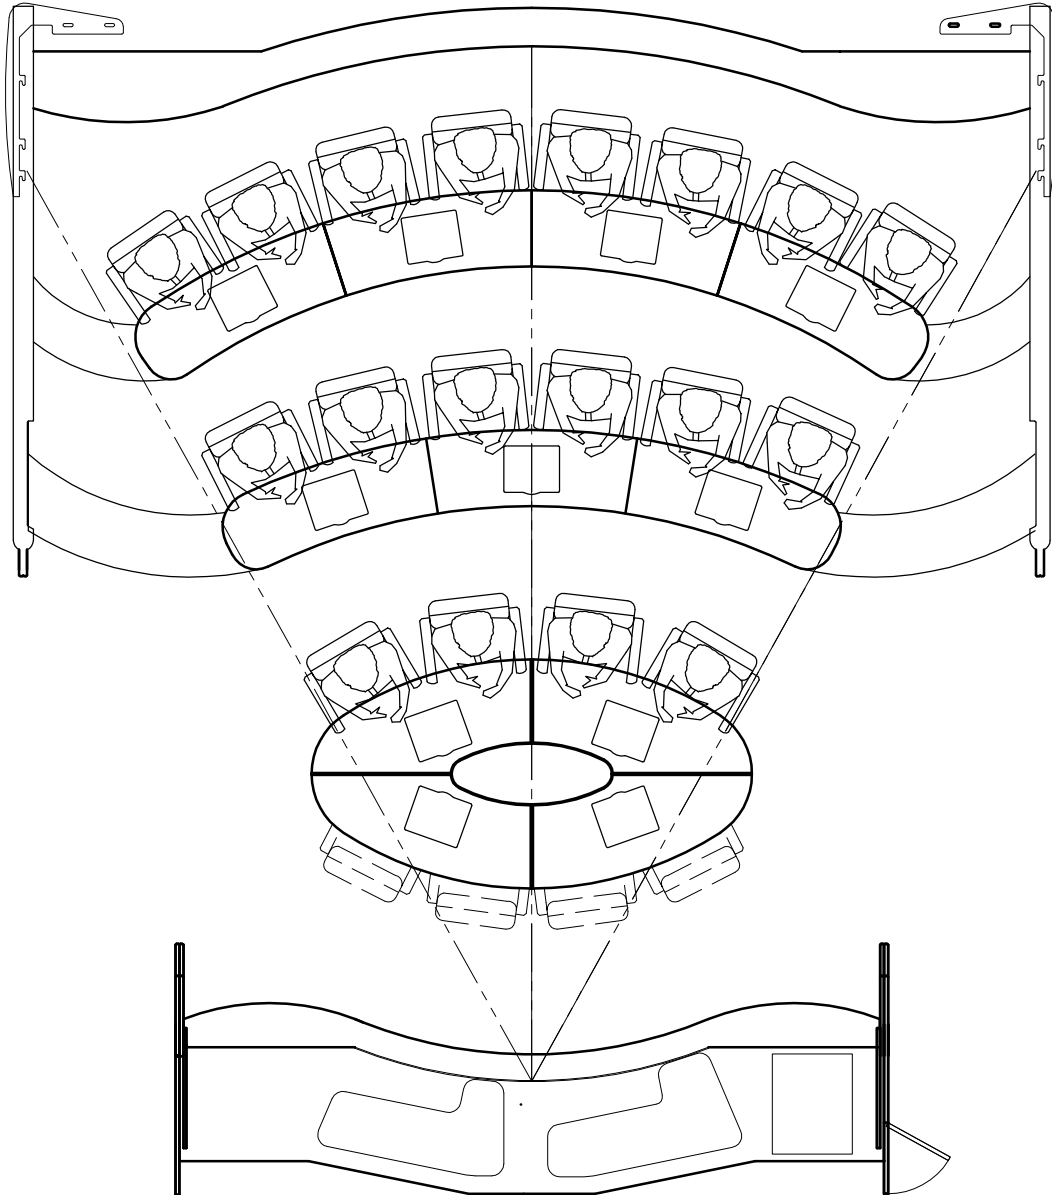

RPX HD 218M Placement Plan

Polycom RPX HD Suites installed by RPX Certified Installers only.

Polycom Headquarters: 4750 Willow Road, Pleasanton, CA 94588. 1-800-POLYCOM

©. 2007 Polycom, Inc. All rights reserved. Polycom and the Polycom logo are registered trademarks. RPX and RealPresence are trademarks of Polycom, Inc. in the U.S. and various countries.