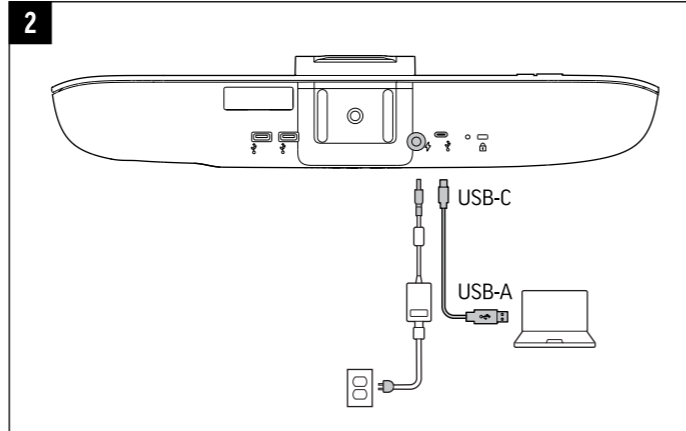

QUICK START

POLY STUDIO R30 WITH
DISPLAY CLAMP

www.poly.com/support/studio-r30

MANAGEMENT SOFTWARE

POLY LENS
poly.com/lens

OPTIONAL CONTENTS

CONTENTS

www.poly.com/support/studio-r30

Recyclable where facilities exist

Frequency Range
2.400GHz - 2.483GHz
5.180GHz - 5.825GHz

Maximum Transmit Power
16.8 dBm e.i.r.p
17.2 dBm e.i.r.p

UKCA
UK representative: Plantronics Ltd, Building 4, Foundation Park, Cannon Lane,
Part 1st Floor, Maidenhead, SL6 3UD

© 2021 Poly. All trademarks are the property of their respective owners.

1725-69388-001A 11.21