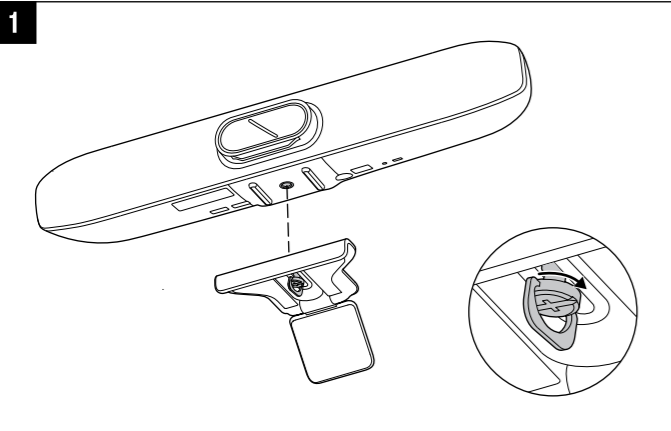

QUICK START

POLY STUDIO R30 WITH
DISPLAY CLAMP

www.poly.com/support/studio-r30

MANAGEMENT SOFTWARE

POLY LENS
poly.com/lens

OPTIONAL CONTENTS

CONTENTS

www.poly.com/support/studio-r30

Recyclable where facilities exist

Frequency Range
2.400GHz - 2.483GHz
5.180GHz - 5.825GHz

Maximum Transmit Power
16.8 dBm e.i.r.p
17.2 dBm e.i.r.p

UKCA
UK representative: Plantronics Ltd, Building 4, Foundation Park, Cannon Lane,
Part 1st Floor, Maidenhead, SL6 3UD