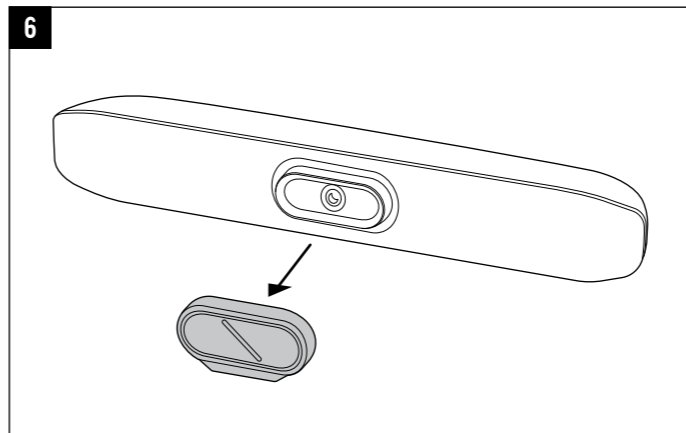

QUICK START

POLY STUDIO R30 WITH
DISPLAY CLAMP

www.poly.com/support/studio-r30

MANAGEMENT SOFTWARE

POLY LENS
poly.com/lens

OPTIONAL CONTENTS

CONTENTS

www.poly.com/support/studio-r30

Recyclable where facilities exist

Frequency Range
2.400GHz - 2.483GHz
5.180GHz - 5.825GHz

Maximum Transmit Power
16.8 dBm e.i.r.p
17.2 dBm e.i.r.p

UKCA
UK representative: Plantronics Ltd, Building 4, Foundation Park, Cannon Lane,
Part 1st Floor, Maidenhead, SL6 3UD

© 2021 Poly. All trademarks are the property of their respective owners.

1725-69388-001A 11.21