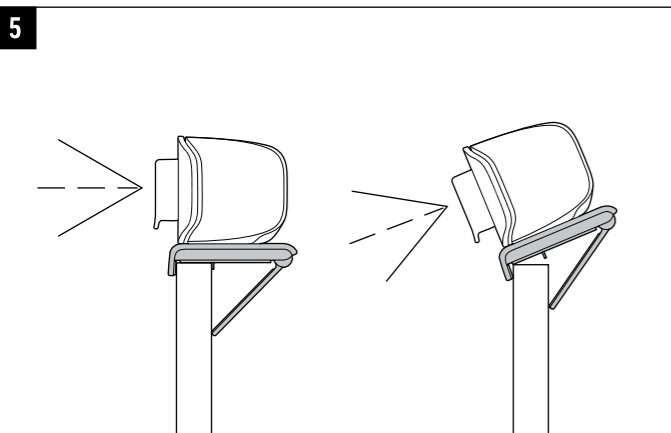

QUICK START

POLY STUDIO R30 WITH
DISPLAY CLAMP

www.poly.com/support/studio-r30

MANAGEMENT SOFTWARE

POLY LENS
poly.com/lens

OPTIONAL CONTENTS

CONTENTS

www.poly.com/support/studio-r30

Recyclable where facilities exist

Frequency Range
2.400GHz - 2.483GHz
5.180GHz - 5.825GHz

Maximum Transmit Power
16.8 dBm e.i.r.p
17.2 dBm e.i.r.p

UKCA
UK representative: Plantronics Ltd, Building 4, Foundation Park, Cannon Lane,
Part 1st Floor, Maidenhead, SL6 3UD

© 2021 Poly. All trademarks are the property of their respective owners.

1725-69388-001A 11.21