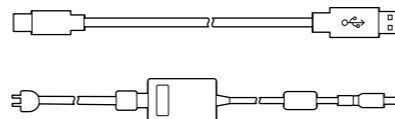

QUICK START

POLY STUDIO R30 WITH
DISPLAY CLAMP

www.poly.com/support/studio-r30

MANAGEMENT SOFTWARE

POLY LENS
poly.com/lens

OPTIONAL CONTENTS

CONTENTS

www.poly.com/support/studio-r30

Recyclable where facilities exist

Frequency Range
2.400GHz - 2.483GHz
5.180GHz - 5.825GHz

Maximum Transmit Power
16.8 dBm e.i.r.p
17.2 dBm e.i.r.p

UKCA
UK representative: Plantronics Ltd, Building 4, Foundation Park, Cannon Lane,
Part 1st Floor, Maidenhead, SL6 3UD

© 2021 Poly. All trademarks are the property of their respective owners.

1725-69388-001A 11.21