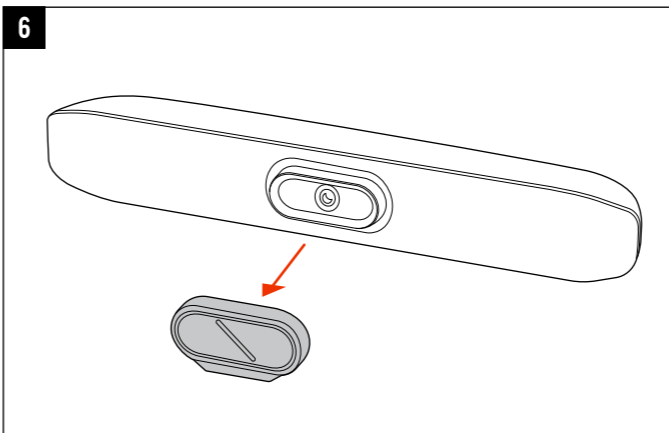

QUICK START

**POLY STUDIO R30
(NO RADIO) WITH
DISPLAY CLAMP**

poly.com/support/studio-r30

MANAGEMENT SOFTWARE

POLY LENS
poly.com/lens

DEFAULT PASSWORD

Poly12#\$

CONTENTS