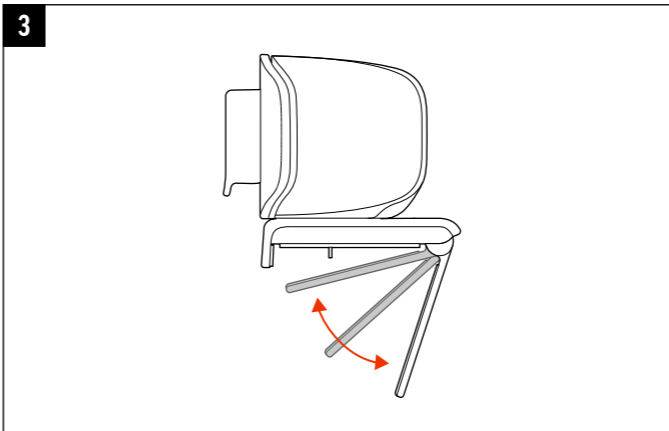

QUICK START

**POLY STUDIO R30
(NO RADIO) WITH
DISPLAY CLAMP**

poly.com/support/studio-r30

MANAGEMENT SOFTWARE

POLY LENS
poly.com/lens

DEFAULT PASSWORD

Poly12#\$

CONTENTS