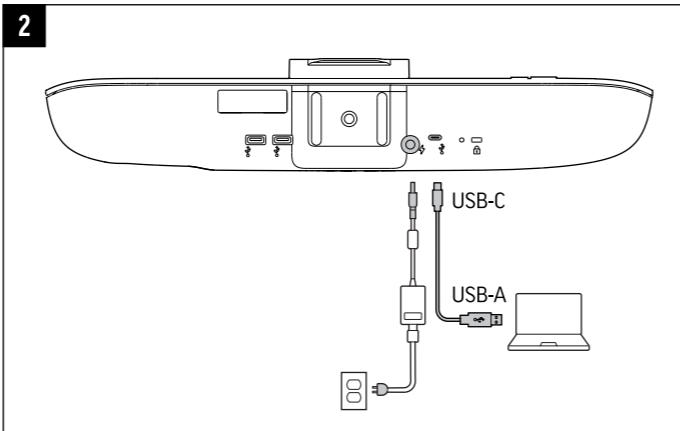

QUICK START

**POLY STUDIO R30
(NO RADIO) WITH
DISPLAY CLAMP**

poly.com/support/studio-r30

MANAGEMENT SOFTWARE

POLY LENS
poly.com/lens

DEFAULT PASSWORD

Poly12#\$

CONTENTS