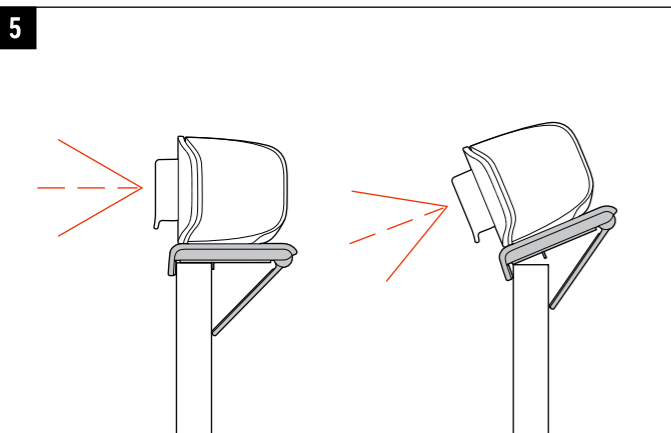

QUICK START

**POLY STUDIO R30
(NO RADIO) WITH
DISPLAY CLAMP**

poly.com/support/studio-r30

MANAGEMENT SOFTWARE

POLY LENS
poly.com/lens

DEFAULT PASSWORD

Poly12#\$

CONTENTS