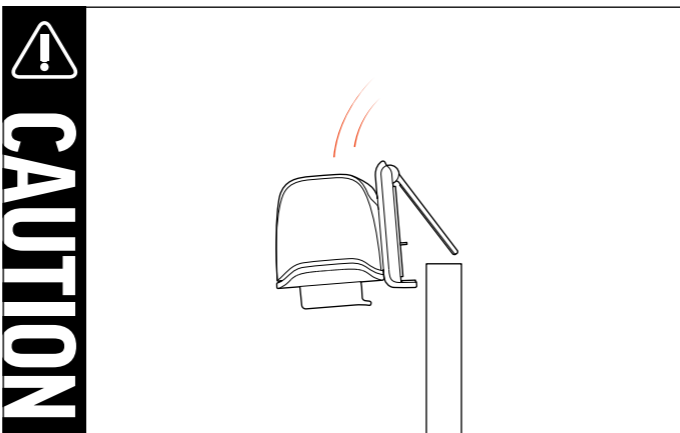

QUICK START

**POLY STUDIO R30
(NO RADIO) WITH
DISPLAY CLAMP**

poly.com/support/studio-r30

MANAGEMENT SOFTWARE

POLY LENS
poly.com/lens

DEFAULT PASSWORD

Poly12#\$

CONTENTS