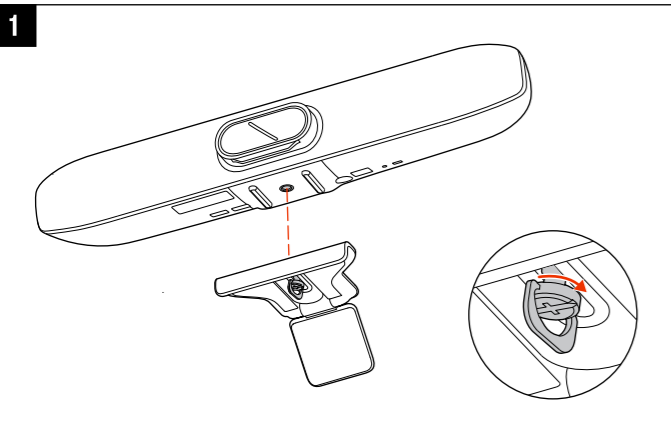

QUICK START

**POLY STUDIO R30
(NO RADIO) WITH
DISPLAY CLAMP**

poly.com/support/studio-r30

MANAGEMENT SOFTWARE

POLY LENS
poly.com/lens

DEFAULT PASSWORD

Poly12#\$

CONTENTS