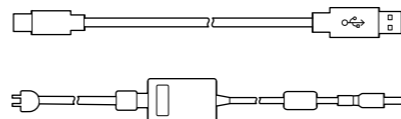

QUICK START

**POLY STUDIO R30
(NO RADIO) WITH
DISPLAY CLAMP**

poly.com/support/studio-r30

MANAGEMENT SOFTWARE

POLY LENS
poly.com/lens

DEFAULT PASSWORD

Poly12#\$

CONTENTS