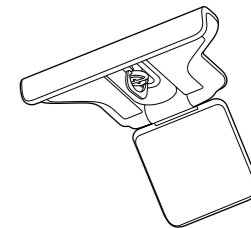

QUICK START

**POLY STUDIO R30
(NO RADIO) WITH
DISPLAY CLAMP**

poly.com/support/studio-r30

MANAGEMENT SOFTWARE

POLY LENS
poly.com/lens

DEFAULT PASSWORD

Poly12#\$

CONTENTS