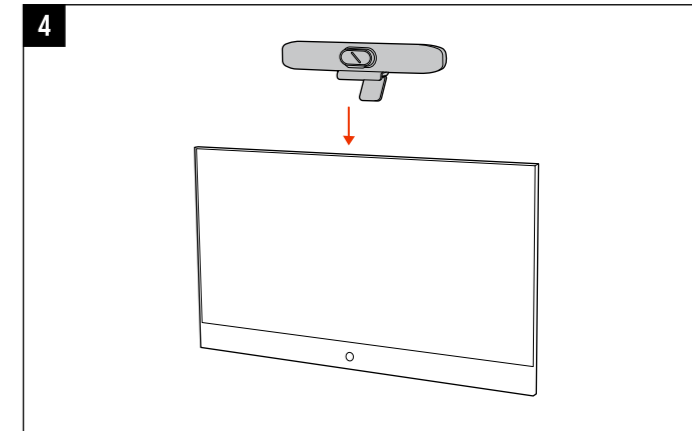

QUICK START

**POLY STUDIO R30
(NO RADIO) WITH
DISPLAY CLAMP**

poly.com/support/studio-r30

MANAGEMENT SOFTWARE

POLY LENS
poly.com/lens

DEFAULT PASSWORD

Poly12#\$

CONTENTS