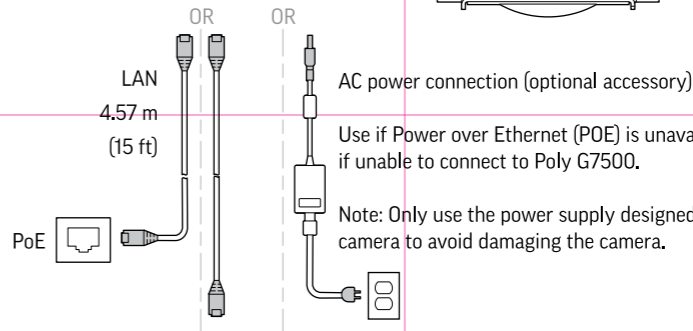

LAN 3.66 m (12 ft)

HDMI 1.83 m (6 ft)

LAN 4.57 m (15 ft)

Polycom IP Table
Microphone (P013)

LAN (UTP) 3.66 m (12 ft)

LAN (STP) 7.62 m (25 ft)

Use if Power over Ethernet (POE) is unavailable or if unable to connect to Poly G7500.