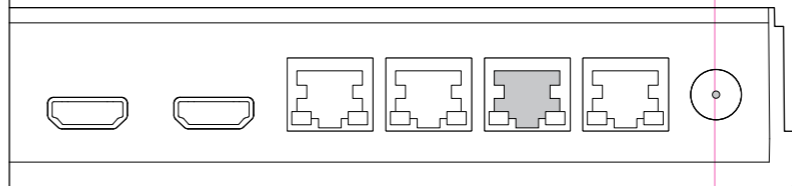

© 2021 Plantronics, Inc. All rights reserved. Poly, the propeller design, and the Poly logo are trademarks of Plantronics, Inc. All other trademarks are the property of their respective owners. Manufactured by Plantronics, Inc.

1725-87232-001C 09.21