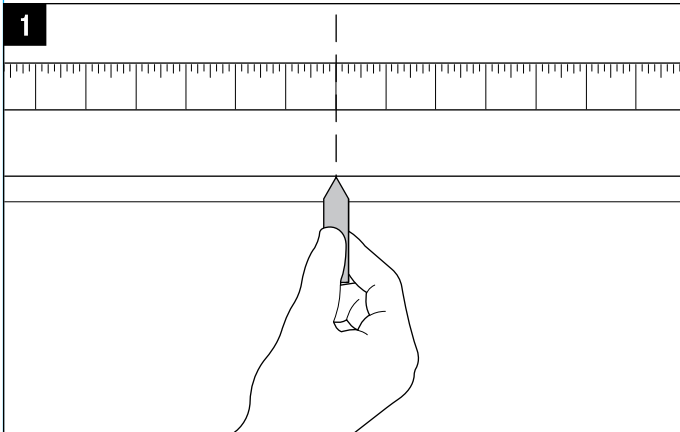

QUICK START

POLY STUDIO E70 CAMERA
WITH WALL MOUNT

poly.com/setup/studio-e70

DOWNLOAD SOFTWARE

POLY LENS
poly.com/lens

CONTENTS

poly.com/setup/studio-e70

© 2022 Poly. All trademarks are the property of their respective owners.

Recyclable where facilities exist

1725-86887-001E 08.22