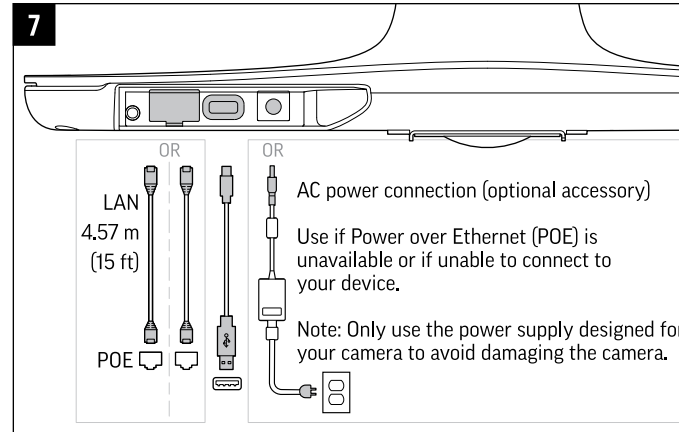

QUICK START

POLY STUDIO E70 CAMERA
WITH WALL MOUNT

poly.com/setup/studio-e70

DOWNLOAD SOFTWARE

POLY LENS
poly.com/lens

CONTENTS

poly.com/setup/studio-e70

© 2022 Poly. All trademarks are the property of their respective owners.

Recyclable where facilities exist

1725-86887-001E 08.22