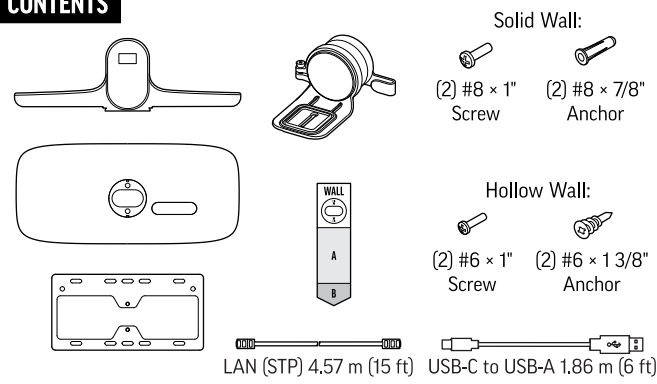

QUICK START

POLY STUDIO E70 CAMERA
WITH WALL MOUNT

poly.com/setup/studio-e70

DOWNLOAD SOFTWARE

POLY LENS
poly.com/lens

CONTENTS

poly.com/setup/studio-e70

© 2022 Poly. All trademarks are the property of their respective owners.

Recyclable where facilities exist

1725-86887-001E 08.22