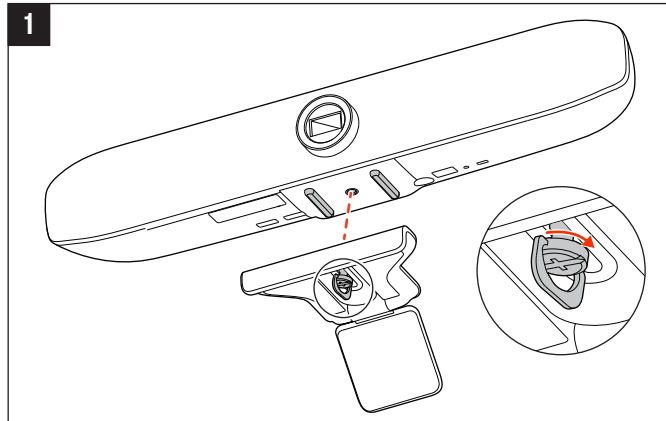

# QUICK START

POLY STUDIO P15

DOWNLOAD SOFTWARE  
**POLY LENS**

[poly.com/lens](https://poly.com/lens)

 [poly.com/support](https://poly.com/support)

Model ID: Poly Studio P15

© 2020 Plantronics, Inc. All rights reserved. Poly, the propeller design, and the Poly logo are trademarks of Plantronics, Inc. All other trademarks are the property of their respective owners. Manufactured by Plantronics.