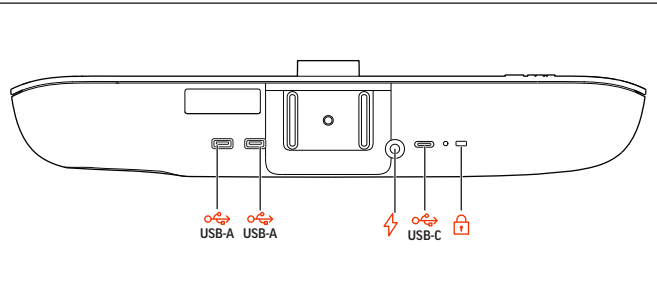

# QUICK START

POLY STUDIO P15

DOWNLOAD SOFTWARE  
**POLY LENS**

[poly.com/lens](https://poly.com/lens)

 [poly.com/support](https://poly.com/support)

Model ID: Poly Studio P15

© 2020 Plantronics, Inc. All rights reserved. Poly, the propeller design, and the Poly logo are trademarks of Plantronics, Inc. All other trademarks are the property of their respective owners. Manufactured by Plantronics.