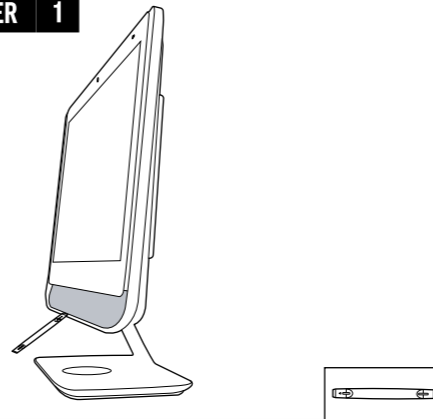

QUICK START

POLY STUDIO P21
PLASTIC SPEAKER COVER

CONTENTS

Pry Tool

(10) Plastic Speaker Cover

REMOVE FABRIC COVER 1

2

3