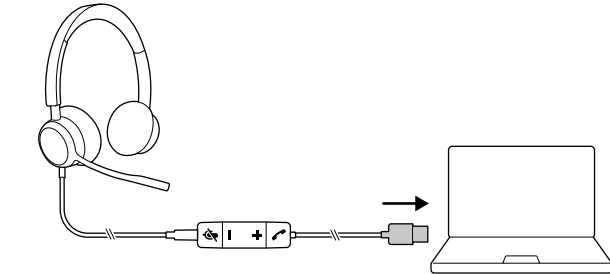

QUICK START

POLY STUDIO P5 KIT WITH
BLACKWIRE 3210/3325

www.poly.com/support/studio-p5-kit

DOWNLOAD SOFTWARE

POLY LENS
poly.com/lens

1

2

3

4