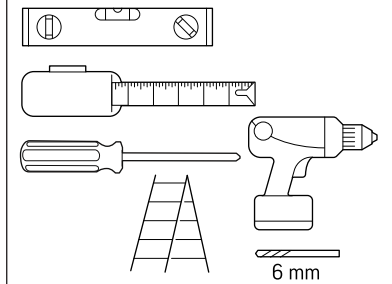

CONTENTS

HDMI
1.83 m (6 ft)

LAN (STP)
4.57 m (15 ft)

(4) M4 x 8 Screw

(4) #8 x 7/8" Plastic Anchor

(4) #8 x 1" Screw

TOOLS

1