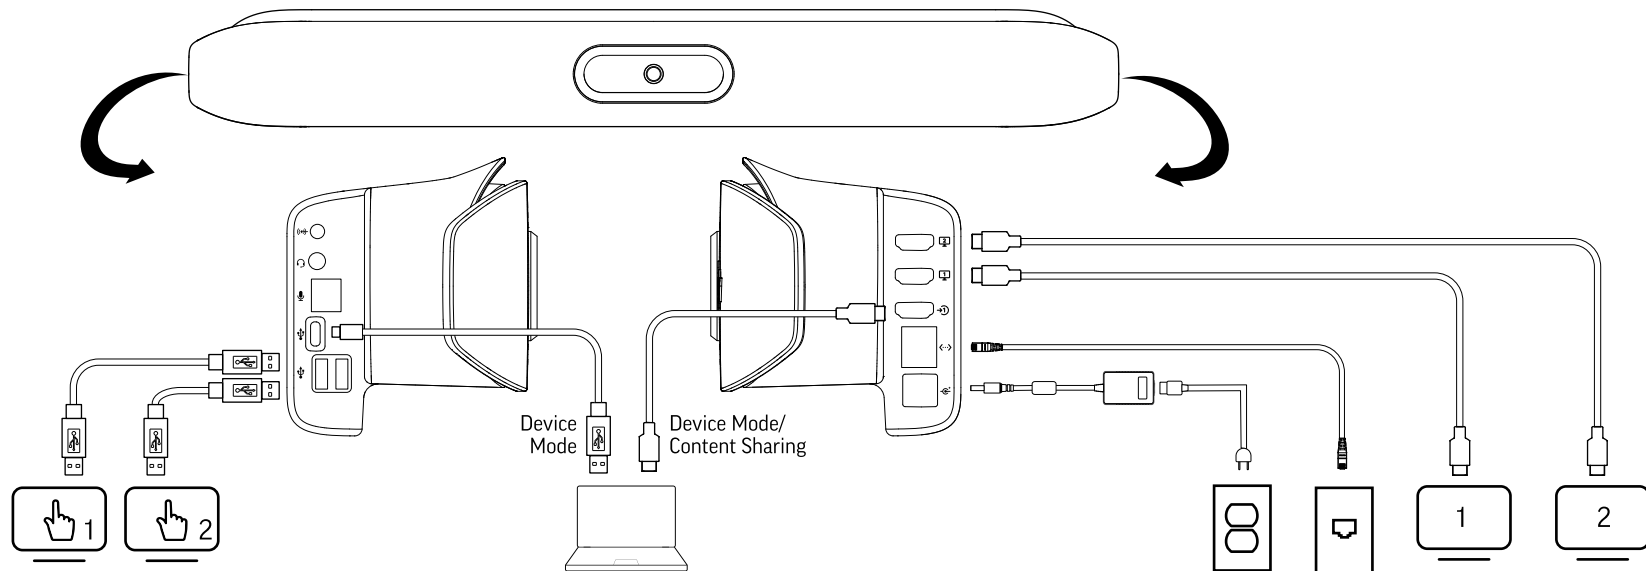

CONTENTS

HDMI
1.83 m (6 ft)

LAN (STP)
4.57 m (15 ft)

(4) M4 x 8 Screw

(4) #8 x 7/8" Plastic Anchor

(4) #8 x 1" Screw

TOOLS

1