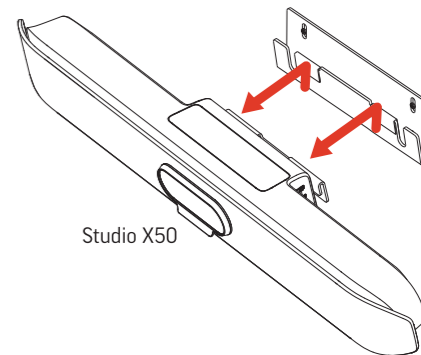

QUICK START

POLY STUDIO X50 TO STUDIO X52
WALL MOUNT UPDATE

poly.com/support/studio-x52

Recyclable where facilities exist

© 2023 Poly. All trademarks are the property of their respective owners.

1725-88339-001A 05/23

CONTENTS

2342-87904-001

(4) M4 × 8
Screw

TOOL NEEDED

Phillips Screwdriver

WALL MOUNT 1