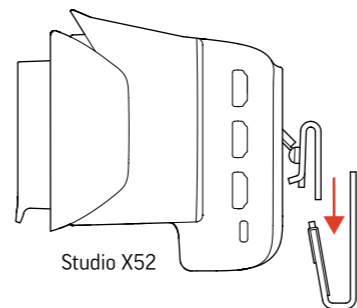

WALL MOUNT 3