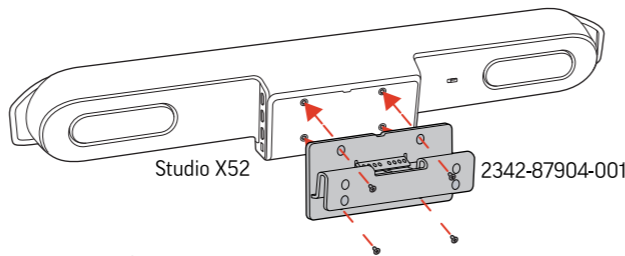

CONTENTS

2342-87904-001

(4) M4 × 8
Screw

TOOLS NEEDED

Phillips Screwdriver

WALL MOUNT 1

Studio X50

WALL MOUNT 2