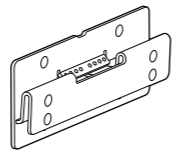

CONTENTS

2342-87904-001

(4) M4 × 8
Screw

TOOLS NEEDED

Phillips Screwdriver

WALL MOUNT 1

Studio X50

WALL MOUNT 2