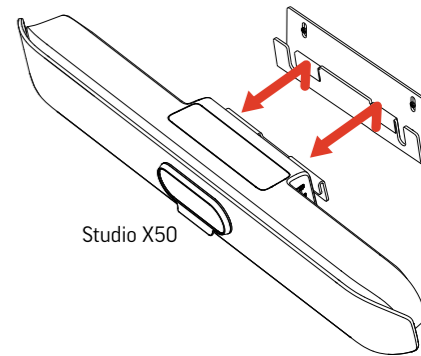

CONTENTS

2342-87904-001

(4) M4 × 8
Screw

TOOLS NEEDED

Phillips Screwdriver

WALL MOUNT 1

Studio X50

WALL MOUNT 2