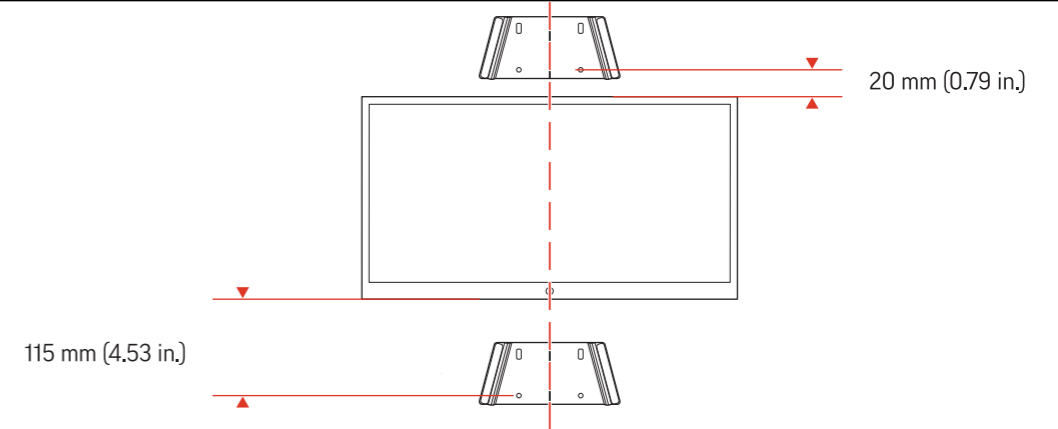

© 2022 Poly. All trademarks are the property of their respective owners.

1725-87988-001B 11.22
Studio X52 Model P033

CONTENTS

(2) M4 x 8 mm
Screw

(4) #8 x 1"
Screw

(4) #8 x 7/8"
Plastic Anchor

1

2