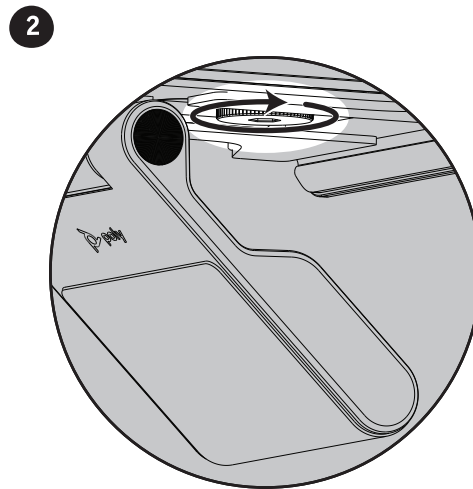

Poly Studio X30

See the Poly Studio X30 and Poly Studio X50 Regulatory Notices guide for all regulatory and safety guidance prior to configuration.

Avant de procéder à la configuration, veuillez consulter les Avis de réglementation du Poly Studio X30 and Poly Studio X50, afin de prendre connaissance des recommandations en matière de sécurité et de réglementation.

HDMI
1.83 m (6 ft)

LAN (STP)
4.57 m (15 ft)

Hereby, Plantronics B.V. declares that the radio equipment type Model P018 and P017 is in compliance with Directive 2014/53/EU. The full text of the EU declaration of conformity is available at <https://support.polycom.com/video>.