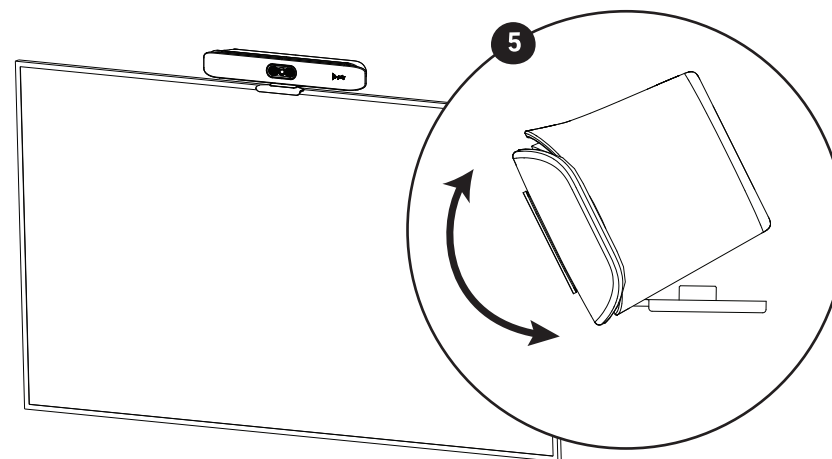

Poly Studio X30

See the Poly Studio X30 and Poly Studio X50 Regulatory Notices guide for all regulatory and safety guidance prior to configuration.

Avant de procéder à la configuration, veuillez consulter les Avis de réglementation du Poly Studio X30 and Poly Studio X50, afin de prendre connaissance des recommandations en matière de sécurité et de réglementation.

HDMI
1.83 m (6 ft)

LAN (STP)
4.57 m (15 ft)

Hereby, Plantronics B.V. declares that the radio equipment type Model P018 and P017 is in compliance with Directive 2014/53/EU. The full text of the EU declaration of conformity is available at <https://support.polycom.com/video>.