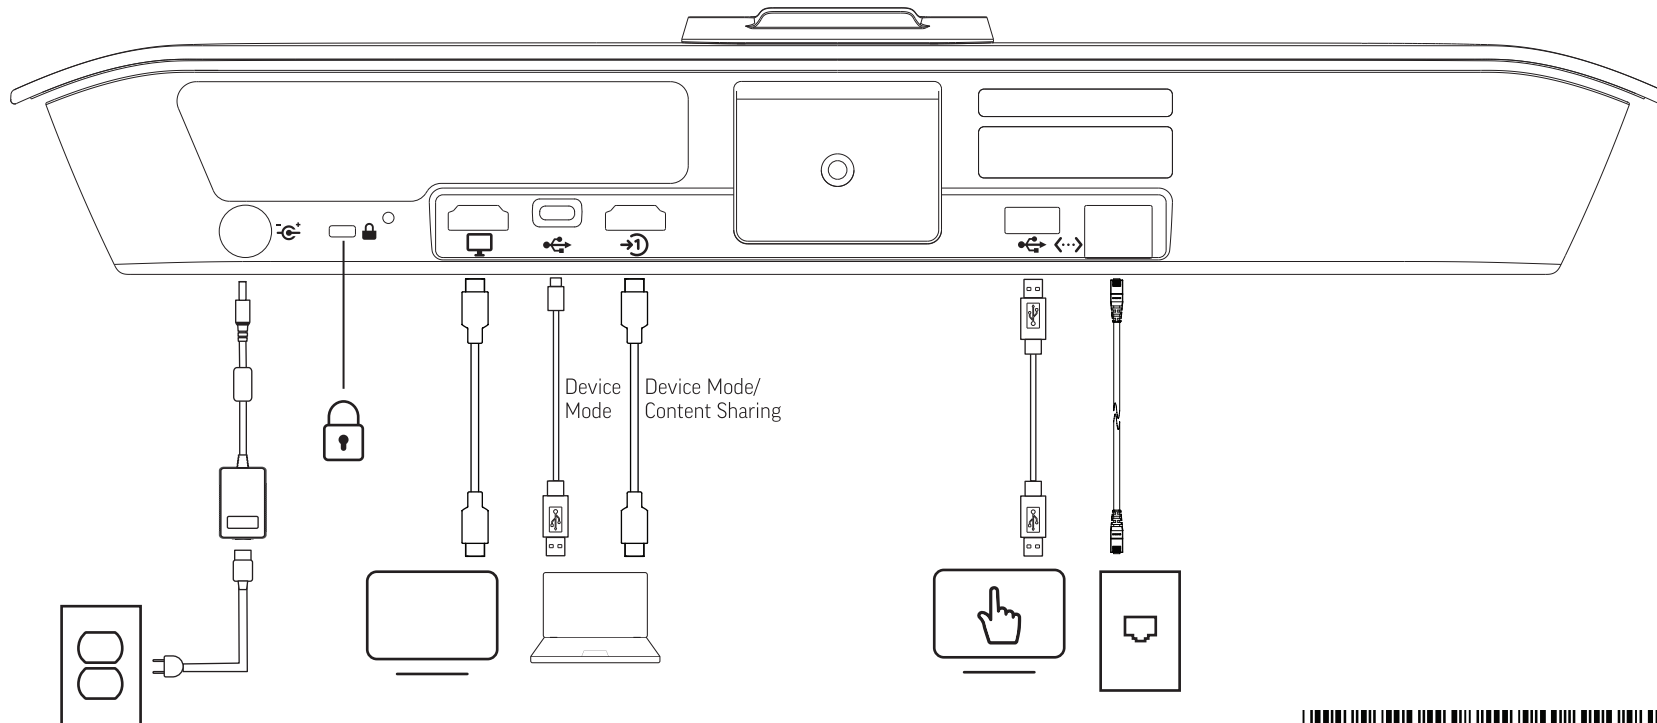

Poly Studio X30

See the Poly Studio X30 and Poly Studio X50 Regulatory Notices guide for all regulatory and safety guidance prior to configuration.

Avant de procéder à la configuration, veuillez consulter les Avis de réglementation du Poly Studio X30 and Poly Studio X50, afin de prendre connaissance des recommandations en matière de sécurité et de réglementation.

HDMI
1.83 m (6 ft)

LAN (STP)
4.57 m (15 ft)

Hereby, Plantronics B.V. declares that the radio equipment type Model P018 and P017 is in compliance with Directive 2014/53/EU. The full text of the EU declaration of conformity is available at <https://support.polycom.com/video>.