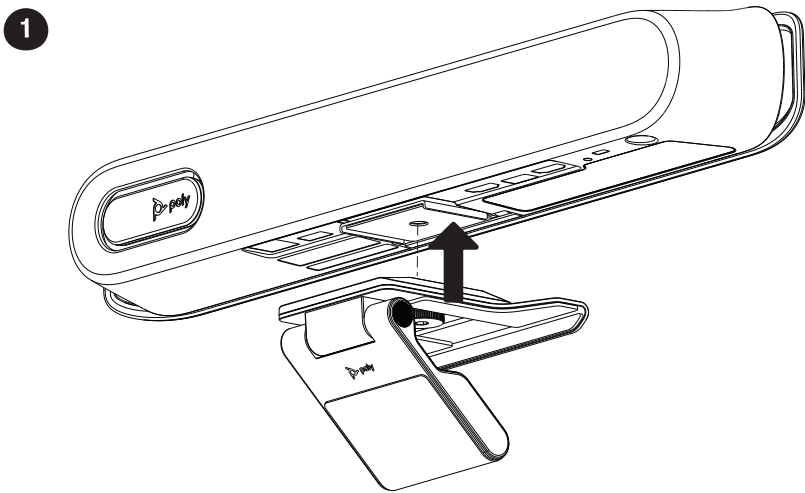

Poly Studio X30

See the Poly Studio X30 and Poly Studio X50 Regulatory Notices guide for all regulatory and safety guidance prior to configuration.

Avant de procéder à la configuration, veuillez consulter les Avis de réglementation du Poly Studio X30 and Poly Studio X50, afin de prendre connaissance des recommandations en matière de sécurité et de réglementation.

HDMI
1.83 m (6 ft)

LAN (STP)
4.57 m (15 ft)

Hereby, Plantronics B.V. declares that the radio equipment type Model P018 and P017 is in compliance with Directive 2014/53/EU. The full text of the EU declaration of conformity is available at <https://support.polycom.com/video>.