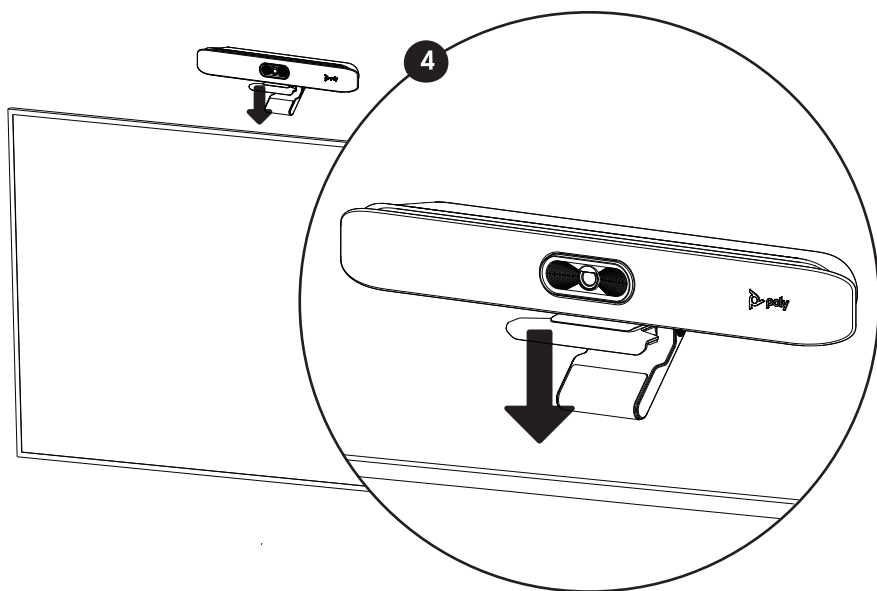

Poly Studio X30

See the Poly Studio X30 and Poly Studio X50 Regulatory Notices guide for all regulatory and safety guidance prior to configuration.

Avant de procéder à la configuration, veuillez consulter les Avis de réglementation du Poly Studio X30 and Poly Studio X50, afin de prendre connaissance des recommandations en matière de sécurité et de réglementation.

HDMI
1.83 m (6 ft)

LAN (STP)
4.57 m (15 ft)

Hereby, Plantronics B.V. declares that the radio equipment type Model P018 and P017 is in compliance with Directive 2014/53/EU. The full text of the EU declaration of conformity is available at <https://support.polycom.com/video>.