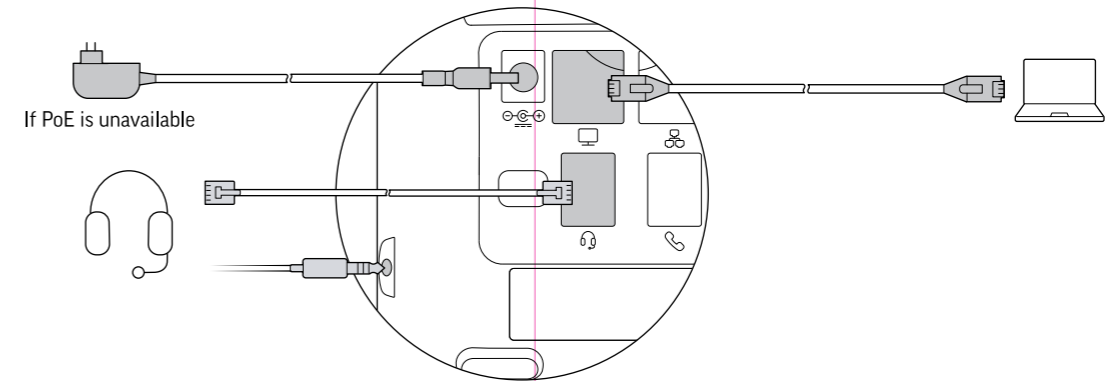

Console

Handset

Desk Stand

Wallmount Template

Handset Cord

Network Cable

AC Power Adapter
(included with Edge B10;
optional for Edge B20 & Edge B30)

REQUIRED

Poly Edge B10 requires a power supply.

OPTIONAL

DESK

www.poly.com/setup/edge-b

UKCA

UK representative: Plantronics Ltd, Building 4, Foundation Park,
Cannon Lane, Part 1st Floor, Maidenhead, SL6 3UD

© 2021 Poly. All trademarks are the property of their respective owners.