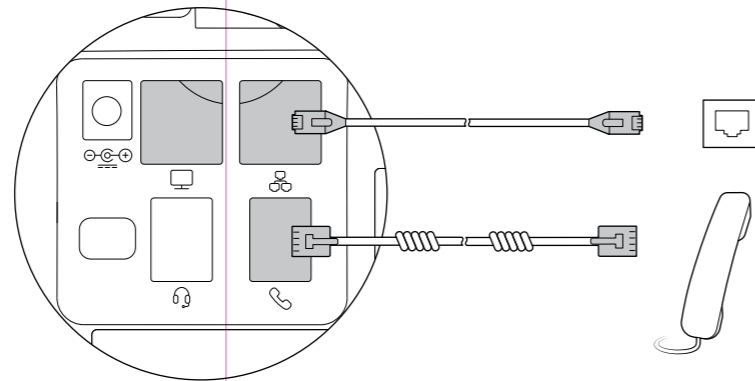

Console

Handset

Desk Stand

Wallmount Template

Handset Cord

Network Cable

AC Power Adapter
(included with Edge B10;
optional for Edge B20 & Edge B30)

REQUIRED

Poly Edge B10 requires a power supply.

OPTIONAL

DESK

www.poly.com/setup/edge-b

UKCA

UK representative: Plantronics Ltd, Building 4, Foundation Park,
Cannon Lane, Part 1st Floor, Maidenhead, SL6 3UD

© 2021 Poly. All trademarks are the property of their respective owners.