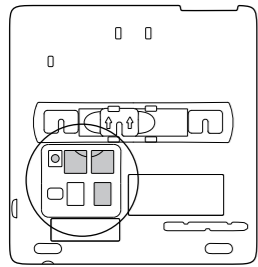

Console

Handset

Desk Stand

Wallmount Template

Handset Cord

Network Cable

AC Power Adapter
(included with Edge B10;
optional for Edge B20 & Edge B30)

REQUIRED

Poly Edge B10 requires a power supply.

OPTIONAL

DESK

www.poly.com/setup/edge-b

UKCA

UK representative: Plantronics Ltd, Building 4, Foundation Park,
Cannon Lane, Part 1st Floor, Maidenhead, SL6 3UD

© 2021 Poly. All trademarks are the property of their respective owners.