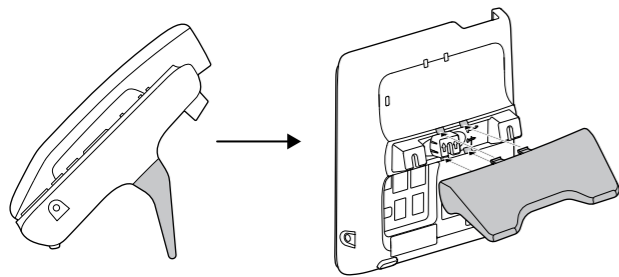

Console

Handset

Desk Stand

Wallmount Template

Handset Cord

Network Cable

AC Power Adapter
(included with Edge B10;
optional for Edge B20 & Edge B30)

REQUIRED

Poly Edge B10 requires a power supply.

OPTIONAL

DESK

www.poly.com/setup/edge-b

UKCA

UK representative: Plantronics Ltd, Building 4, Foundation Park,
Cannon Lane, Part 1st Floor, Maidenhead, SL6 3UD

© 2021 Poly. All trademarks are the property of their respective owners.