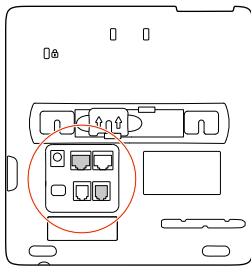

Handset

Wall Mount
Template

Handset Cord

Ethernet Network Cable 1.5 m (5 ft)

AC Power Adapter (Optional)

REQUIRED CABLING

OPTIONAL CABLING

CABLE ROUTING