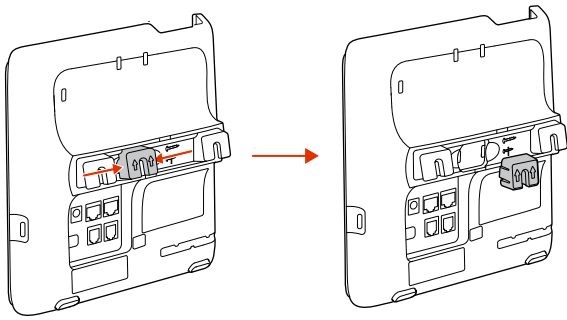

Handset

Wall Mount
Template

Handset Cord

Ethernet Network Cable 1.5 m (5 ft)

AC Power Adapter (Optional)

REQUIRED CABLING

OPTIONAL CABLING

CABLE ROUTING

WALL MOUNT 1

2

3

4

5

6

 poly.com/setup/edge-e

© 2022 Poly. All trademarks are the property of their respective owners.