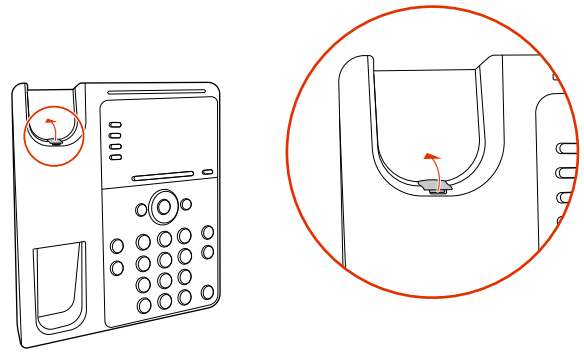

WALL MOUNT 1