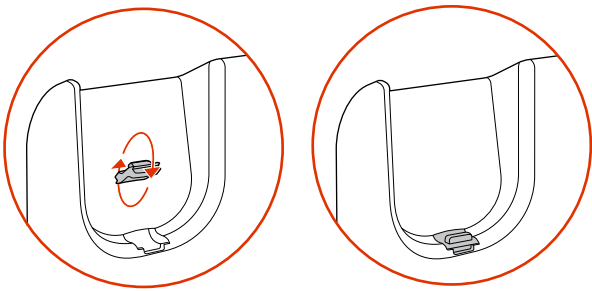

CABLE ROUTING

WALL MOUNT 1

2

3

4

5

6

poly.com/setup/edge-e

© 2022 Poly. All trademarks are the property of their respective owners.

Recyclable where facilities exist