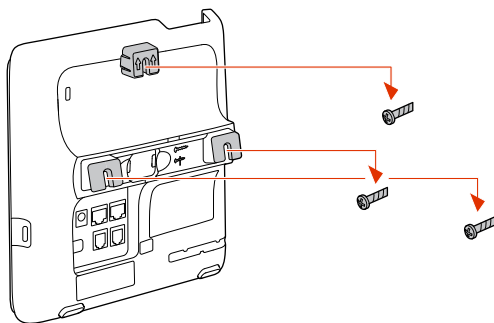

Handset

Wall Mount
Template

Handset Cord

Ethernet Network Cable 1.5 m (5 ft)

AC Power Adapter (Optional)

REQUIRED CABLING

OPTIONAL CABLING

CABLE ROUTING

WALL MOUNT 1

2

3

4

5

6

 poly.com/setup/edge-e

© 2022 Poly. All trademarks are the property of their respective owners.