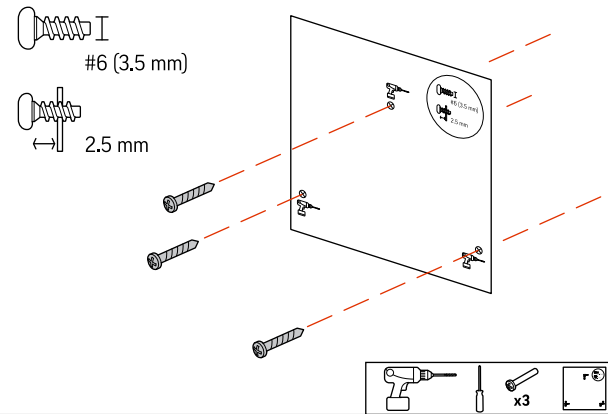

CABLE ROUTING

WALL MOUNT 1

2

3

4

5

6

poly.com/setup/edge-e

© 2022 Poly. All trademarks are the property of their respective owners.

Recyclable where facilities exist