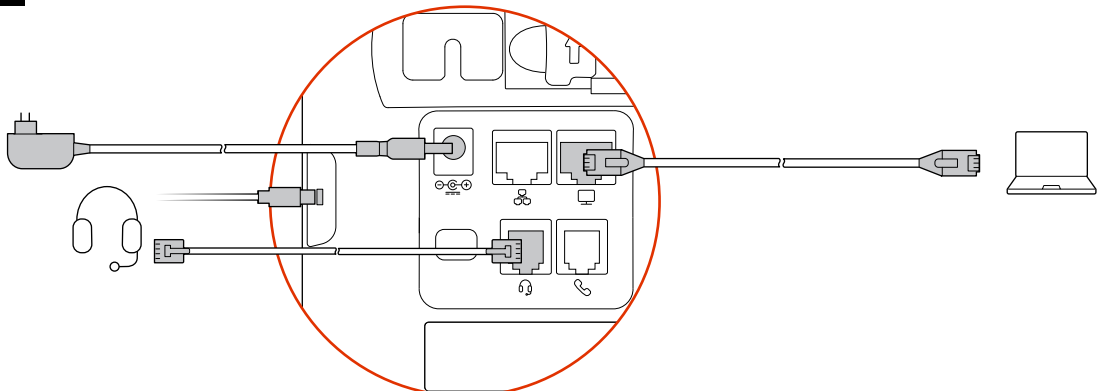

Handset

Wall Mount
Template

Handset Cord

Ethernet Network Cable 1.5 m (5 ft)

AC Power Adapter (Optional)

REQUIRED CABLING

OPTIONAL CABLING

CABLE ROUTING