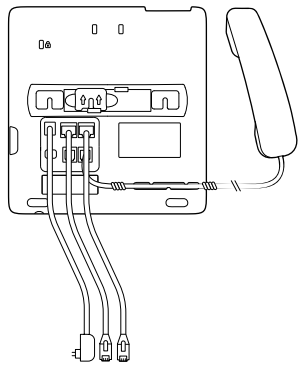

Handset

Wall Mount
Template

Handset Cord

Ethernet Network Cable 1.5 m (5 ft)

AC Power Adapter (Optional)

REQUIRED CABLING

OPTIONAL CABLING

CABLE ROUTING