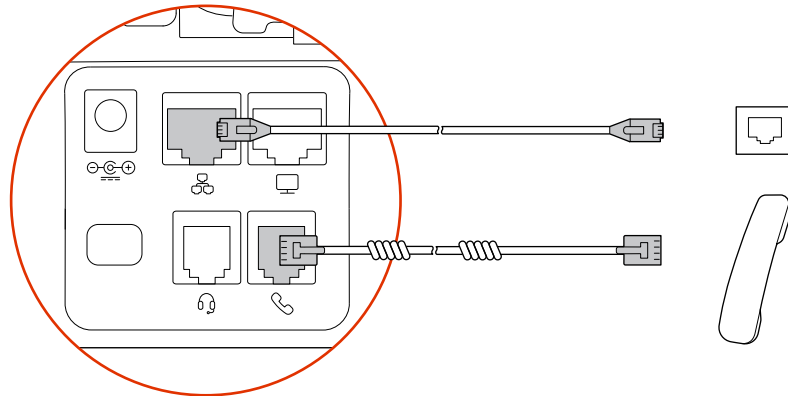

Handset

Wall Mount
Template

Handset Cord

Ethernet Network Cable 1.5 m (5 ft)

AC Power Adapter (Optional)

REQUIRED CABLING

OPTIONAL CABLING

CABLE ROUTING