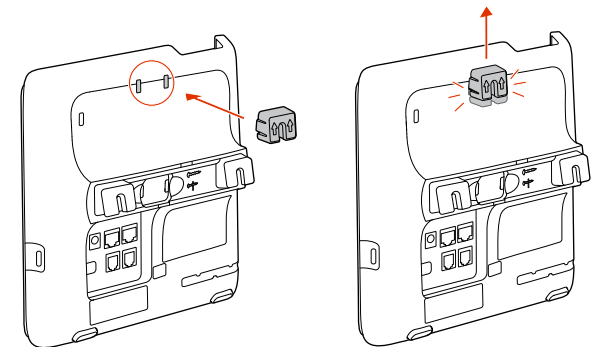

Handset

Wall Mount
Template

Handset Cord

Ethernet Network Cable 1.5 m (5 ft)

AC Power Adapter (Optional)

REQUIRED CABLING

OPTIONAL CABLING

CABLE ROUTING

WALL MOUNT 1

2

3

4

5

6

 poly.com/setup/edge-e

© 2022 Poly. All trademarks are the property of their respective owners.