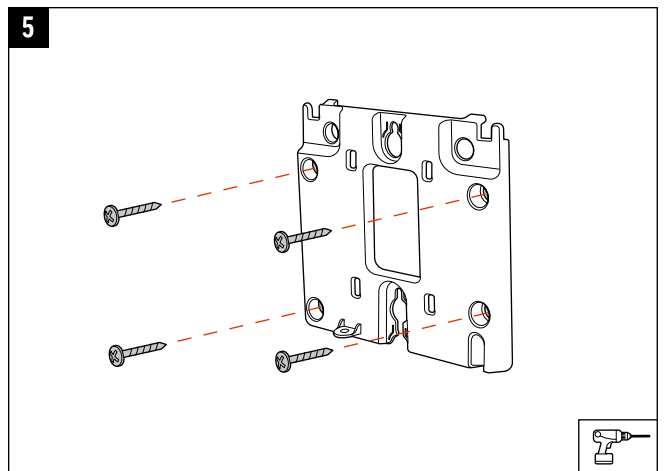

Wall Mount Brackets

(1) M3 x 8mm T10

(4) M3 x 8mm

Ethernet Network Cable .18m (7in)

ORDERED SEPARATELY

Poly Edge E300 Series

Handset

Handset Cord

Ethernet Network Cable 1.5m (5ft)

AC Power Adapter (Optional)

REQUIRED CABLING

OPTIONAL CABLING

CABLE ROUTING

OPTIONAL

 poly.com/setup/edge-e

© 2022 Poly. All trademarks are the property of their respective owners.