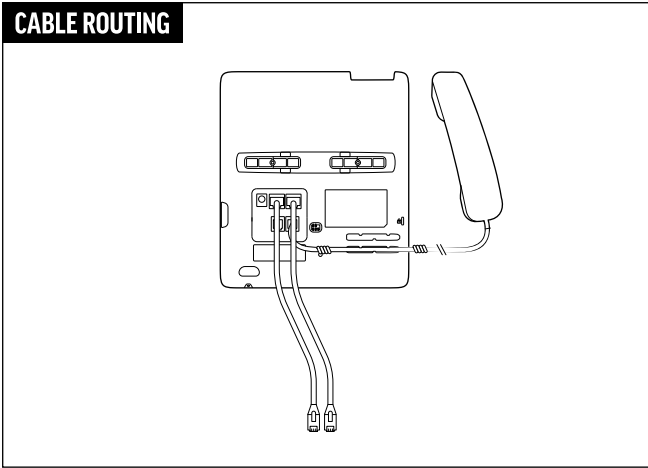

Ethernet Network Cable 1.5m (5ft)

AC Power Adapter (Optional)

REQUIRED CABLING

OPTIONAL CABLING

CABLE ROUTING

OPTIONAL

 poly.com/setup/edge-e

© 2022 Poly. All trademarks are the property of their respective owners.