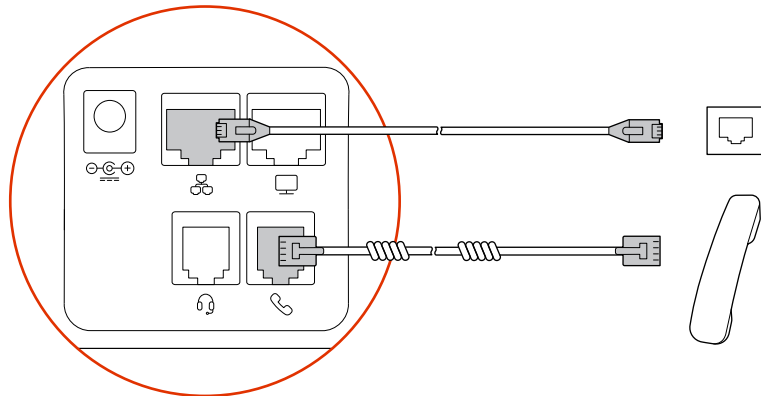

Wall Mount Brackets

(1) M3 x 8mm T10

(4) M3 x 8mm

Ethernet Network Cable .18m (7in)

ORDERED SEPARATELY

Poly Edge E300 Series

Handset

Handset Cord

Ethernet Network Cable 1.5m (5ft)

AC Power Adapter (Optional)

REQUIRED CABLING

OPTIONAL CABLING

CABLE ROUTING

OPTIONAL

 poly.com/setup/edge-e

© 2022 Poly. All trademarks are the property of their respective owners.