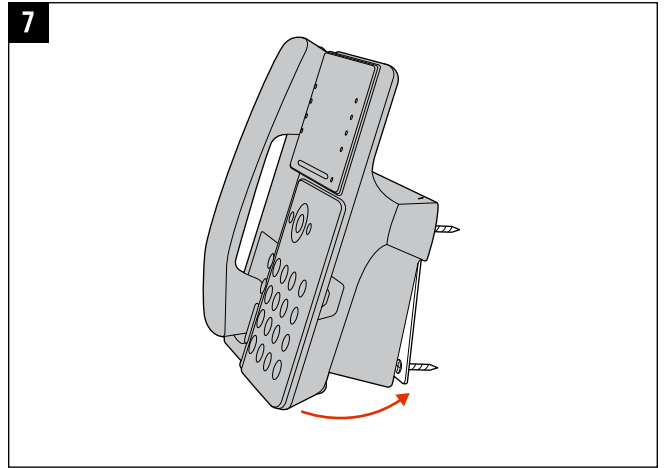

Wall Mount Brackets

(1) M3 x 8mm T10

(4) M3 x 8mm

Ethernet Network Cable .18m (7in)

ORDERED SEPARATELY

Poly Edge E300 Series

Handset

Handset Cord

Ethernet Network Cable 1.5m (5ft)

AC Power Adapter (Optional)

REQUIRED CABLING

OPTIONAL CABLING

CABLE ROUTING

OPTIONAL

 poly.com/setup/edge-e

© 2022 Poly. All trademarks are the property of their respective owners.