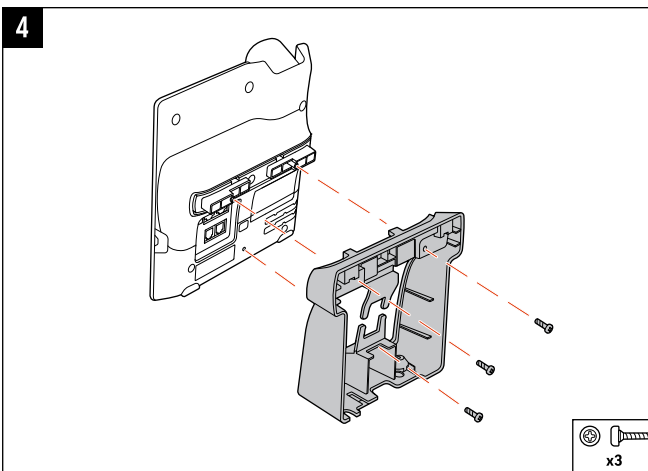

Ethernet Network Cable 1.5m (5ft)

AC Power Adapter (Optional)

REQUIRED CABLING

OPTIONAL CABLING

CABLE ROUTING

OPTIONAL

 poly.com/setup/edge-e

© 2022 Poly. All trademarks are the property of their respective owners.