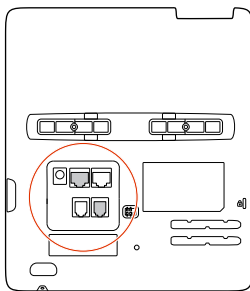

Wall Mount Brackets

(1) M3 x 8mm T10

(4) M3 x 8mm

Ethernet Network Cable .18m (7in)

ORDERED SEPARATELY

Poly Edge E300 Series

Handset

Handset Cord

Ethernet Network Cable 1.5m (5ft)

AC Power Adapter (Optional)

REQUIRED CABLING

OPTIONAL CABLING

CABLE ROUTING

OPTIONAL

 poly.com/setup/edge-e

© 2022 Poly. All trademarks are the property of their respective owners.