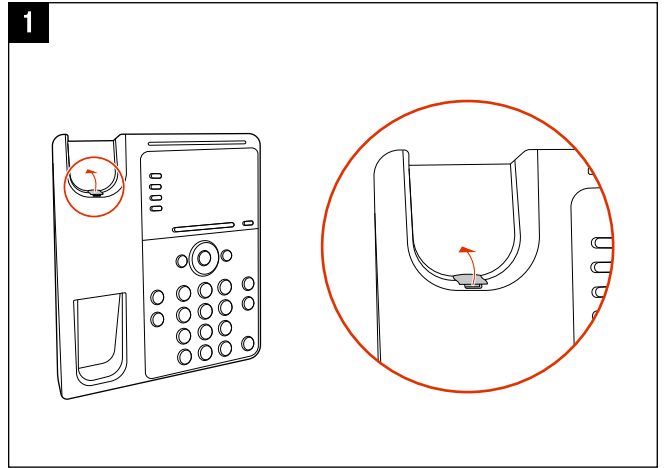

Ethernet Network Cable 1.5m (5ft)

AC Power Adapter (Optional)

REQUIRED CABLING

OPTIONAL CABLING

CABLE ROUTING

OPTIONAL

 poly.com/setup/edge-e

© 2022 Poly. All trademarks are the property of their respective owners.