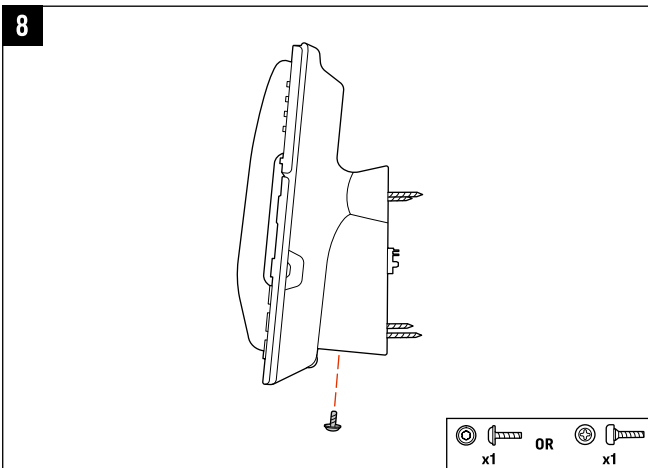

Wall Mount Brackets

(1) M3 x 8mm T10

(4) M3 x 8mm

Ethernet Network Cable .18m (7in)

ORDERED SEPARATELY

Poly Edge E300 Series

Handset

Handset Cord

Ethernet Network Cable 1.5m (5ft)

AC Power Adapter (Optional)

REQUIRED CABLING

OPTIONAL CABLING

CABLE ROUTING

OPTIONAL

 poly.com/setup/edge-e

© 2022 Poly. All trademarks are the property of their respective owners.