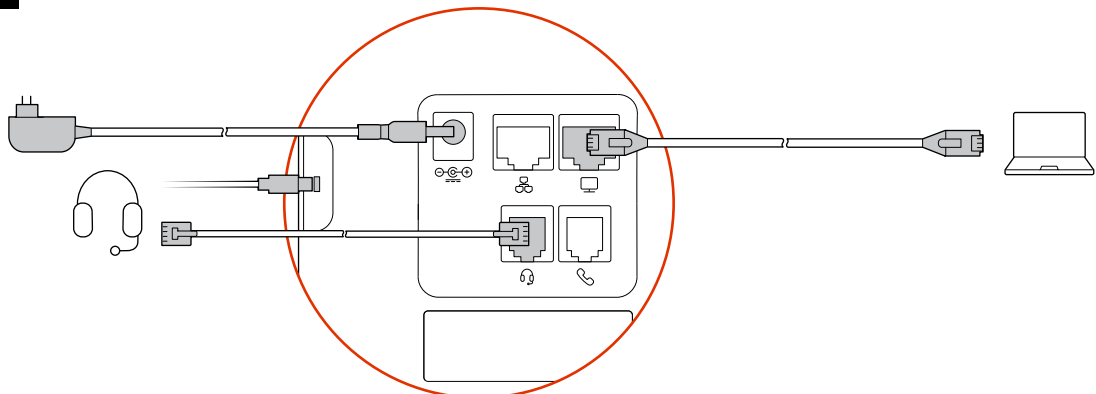

Wall Mount Brackets

(1) M3 x 8mm T10

(4) M3 x 8mm

Ethernet Network Cable .18m (7in)

ORDERED SEPARATELY

Poly Edge E300 Series

Handset

Handset Cord

Ethernet Network Cable 1.5m (5ft)

AC Power Adapter (Optional)

REQUIRED CABLING

OPTIONAL CABLING

CABLE ROUTING

OPTIONAL

 poly.com/setup/edge-e

© 2022 Poly. All trademarks are the property of their respective owners.