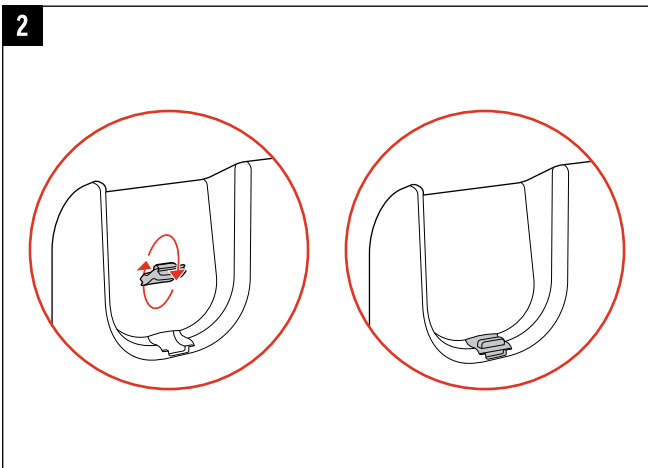

Wall Mount Brackets

(1) M3 x 8mm T10

(4) M3 x 8mm

Ethernet Network Cable .18m (7in)

ORDERED SEPARATELY

Poly Edge E300 Series

Handset

Handset Cord

Ethernet Network Cable 1.5m (5ft)

AC Power Adapter (Optional)

REQUIRED CABLING

OPTIONAL CABLING

CABLE ROUTING

OPTIONAL

 poly.com/setup/edge-e

© 2022 Poly. All trademarks are the property of their respective owners.