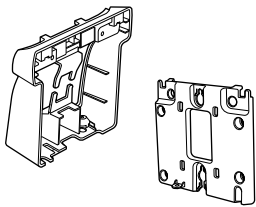

QUICK START

POLY EDGE E300 SERIES

E300, E320, E350
WALL MOUNT

poly.com/setup/edge-e

MANAGEMENT SOFTWARE

POLY LENS
poly.com/lens

TOOLS FOR WALL MOUNT

CONTENTS

Wall Mount Brackets

(1) M3 x 8mm T10

(4) M3 x 8mm

Ethernet Network Cable .18m (7in)

ORDERED SEPARATELY

Poly Edge E300 Series

Handset

Handset Cord