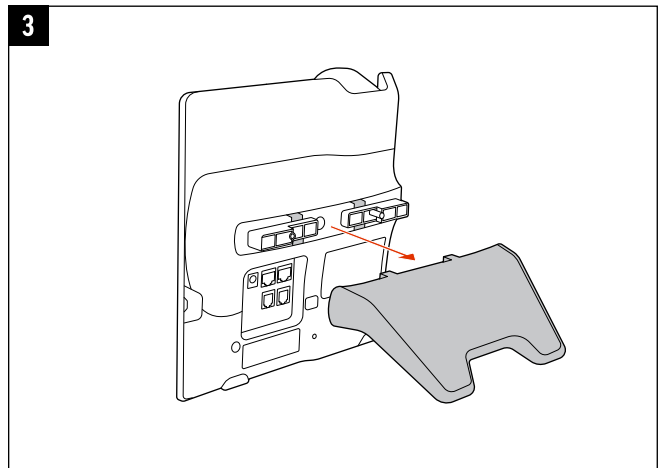

Ethernet Network Cable 1.5m (5ft)

AC Power Adapter (Optional)

REQUIRED CABLING

OPTIONAL CABLING

CABLE ROUTING

OPTIONAL

 poly.com/setup/edge-e

© 2022 Poly. All trademarks are the property of their respective owners.