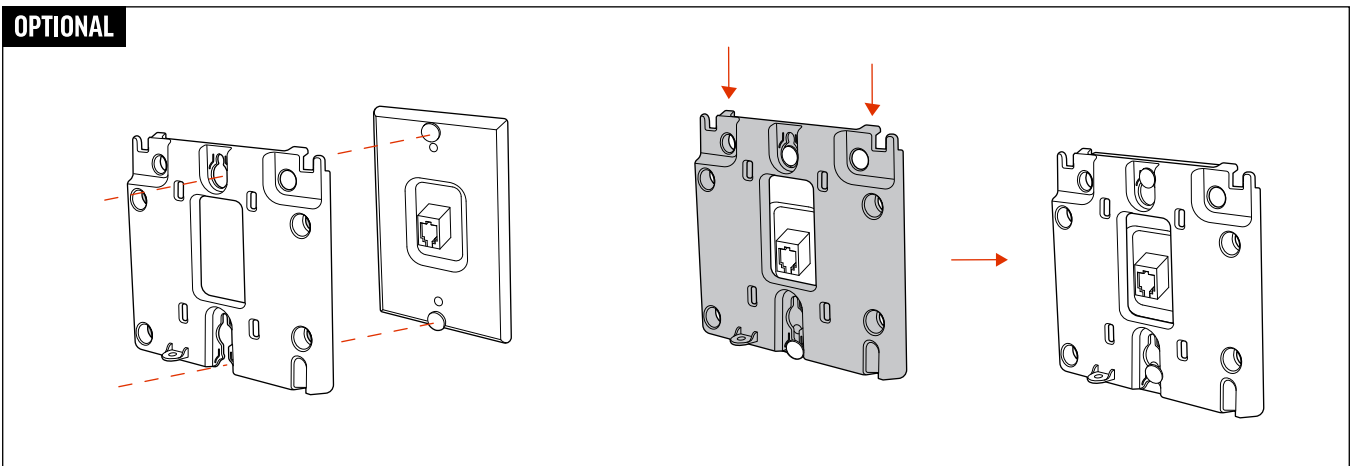

Ethernet Network Cable 1.5m (5ft)

AC Power Adapter (Optional)

REQUIRED CABLING

OPTIONAL CABLING

CABLE ROUTING

OPTIONAL

 poly.com/setup/edge-e

© 2022 Poly. All trademarks are the property of their respective owners.