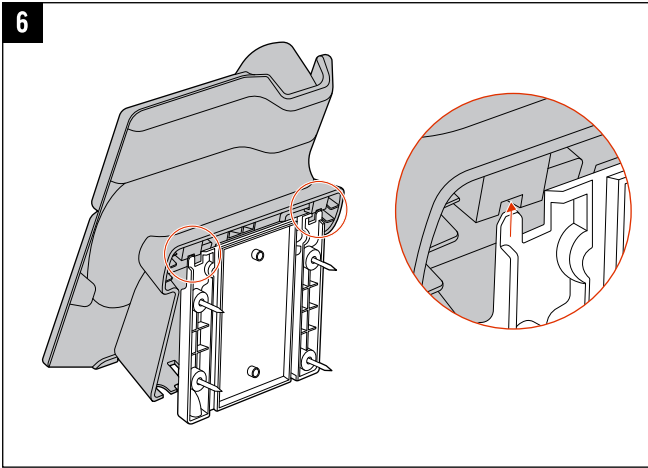

Ethernet Network Cable 1.5m (5ft)

AC Power Adapter (Optional)

REQUIRED CABLING

OPTIONAL CABLING

CABLE ROUTING

OPTIONAL

 poly.com/setup/edge-e

© 2022 Poly. All trademarks are the property of their respective owners.