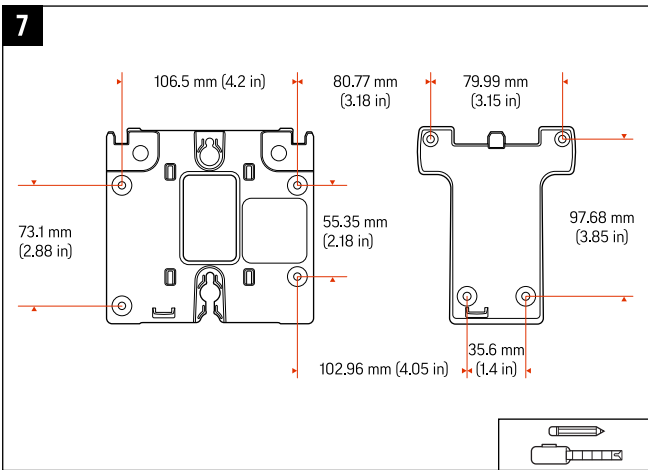

Wall Mount

(3) M3 x 9 mm

(1) M3 x 6 mm

1

2

3

4

 poly.com/setup/edge-e