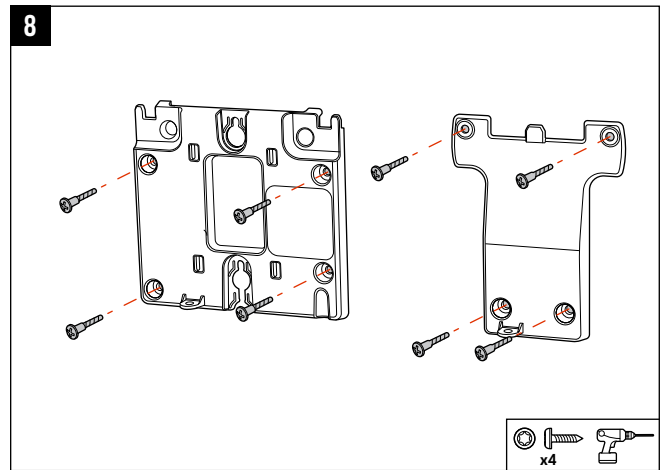

Wall Mount

(3) M3 x 9 mm

(1) M3 x 6 mm

1

2

3

4

 poly.com/setup/edge-e