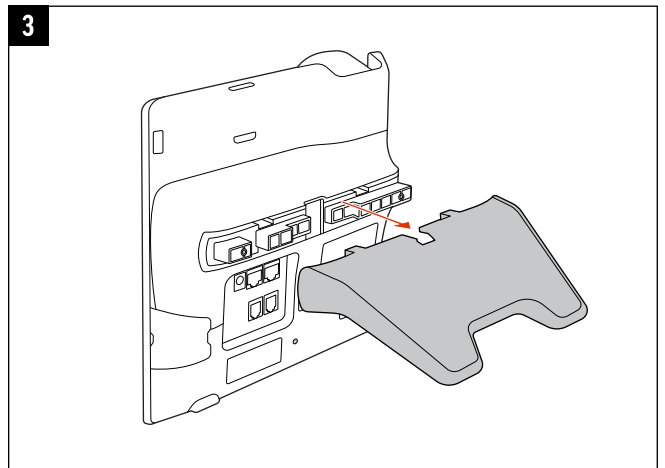

CABLE ROUTING