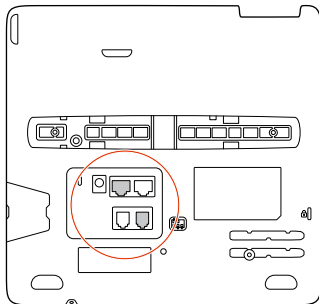

REQUIRED CABLING