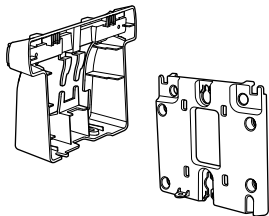

## CONTENTS

Wall Mount Brackets

(1) M3 x 8mm T10

(4) M3 x 8mm

Ethernet Network Cable .18 m (7 in)

## ORDERED SEPARATELY

Poly Edge E500 Series

Handset

Handset Cord

Ethernet Network Cable 1.5 m (5 ft)

AC Power Adapter (Optional)