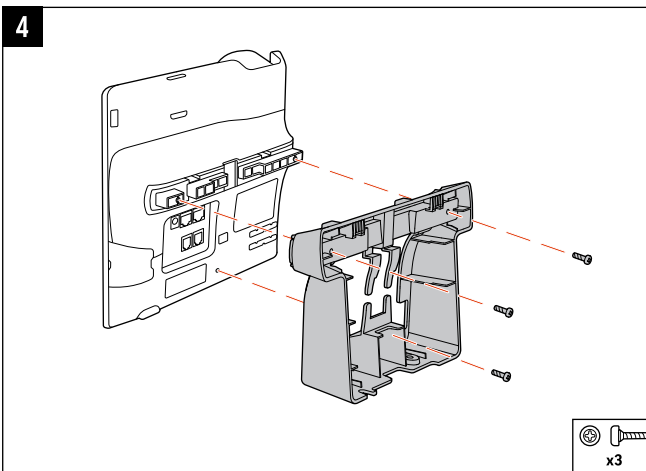

CABLE ROUTING