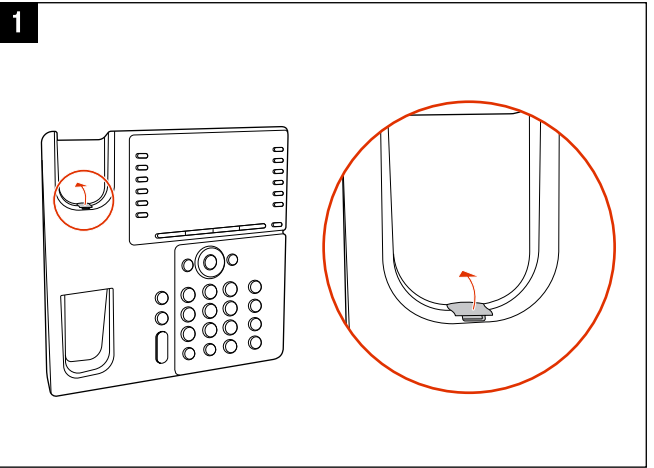

CABLE ROUTING