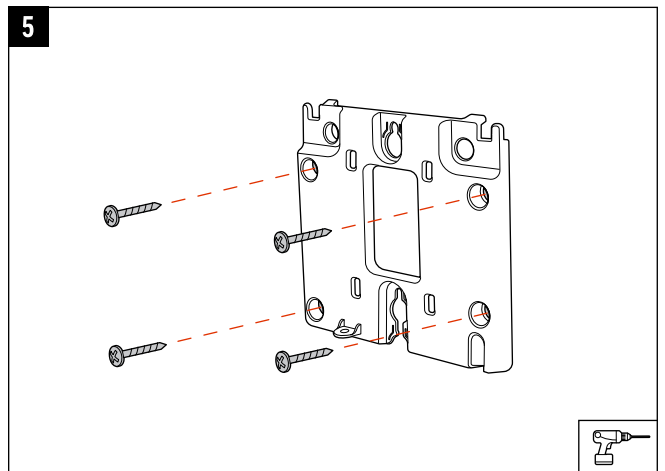

CABLE ROUTING