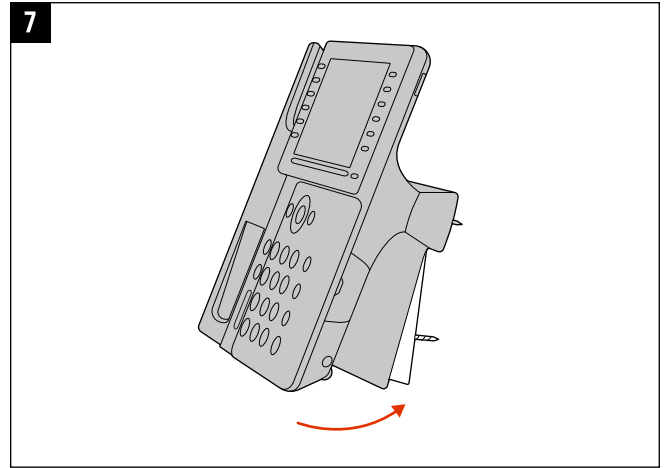

poly.com/setup/edge-e

© 2022 Poly. All trademarks are the property of their respective owners.

Recyclable where facilities exist

3725-47501-001A 08.22