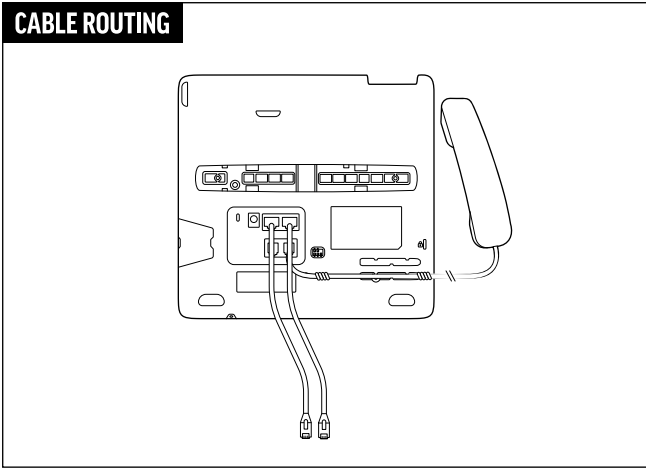

CABLE ROUTING