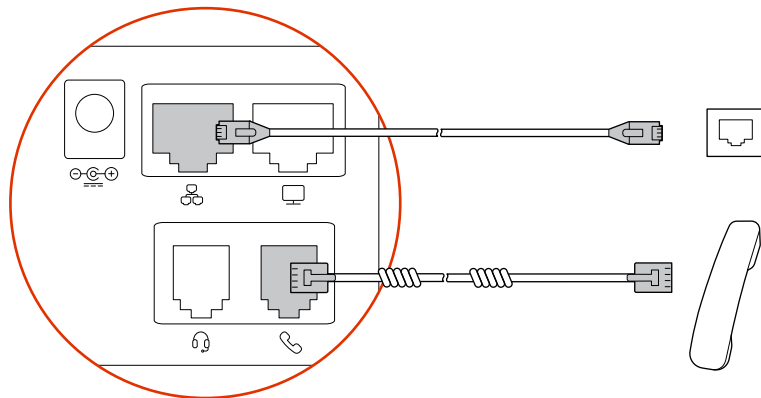

## ORDERED SEPARATELY

Poly Edge E500 Series

Handset

Handset Cord

Ethernet Network Cable 1.5 m (5 ft)

AC Power Adapter (Optional)

## REQUIRED CABLING