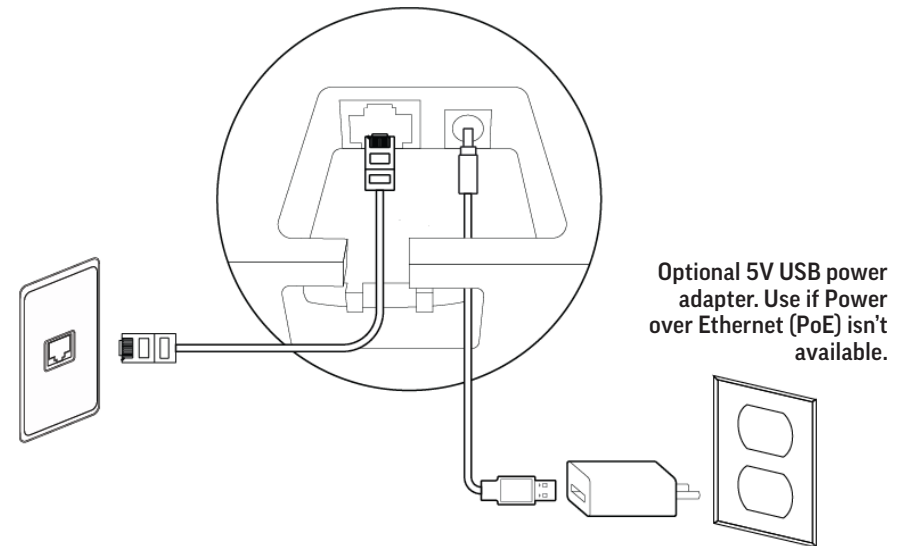

POLY ROVE B2/B4 DECT IP PHONE BASE STATION SETUP SHEET

TOOLS NEEDED

PACKAGE CONTENTS

Base Station

Base Stand

PoE Cable

6.5x31 mm/
.22x1.22 in.
Screws

FEATURES

CONNECT POWER

STAND MOUNT

BY USING THIS PRODUCT, YOU ARE AGREEING TO THE TERMS OF THE END USER LICENSE AGREEMENT (EULA) AT: <http://documents.polycom.com/indexes/licenses>. IF YOU DO NOT AGREE TO THE TERMS OF THE EULA, DO NOT USE THE PRODUCT, AND YOU MAY RETURN IT IN THE ORIGINAL PACKAGING TO THE SELLER FROM WHOM YOU PURCHASED THE PRODUCT. Refer to the Limited Warranty section of the Product Warranty Guide found under Services at <http://support.polycom.com/>