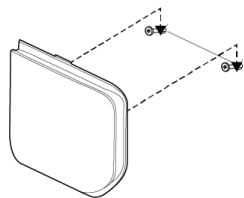

STAND MOUNT

BY USING THIS PRODUCT, YOU ARE AGREEING TO THE TERMS OF THE END USER LICENSE AGREEMENT (EULA) AT: <http://documents.polycom.com/indexes/licenses>. IF YOU DO NOT AGREE TO THE TERMS OF THE EULA, DO NOT USE THE PRODUCT, AND YOU MAY RETURN IT IN THE ORIGINAL PACKAGING TO THE SELLER FROM WHOM YOU PURCHASED THE PRODUCT. Refer to the Limited Warranty section of the Product Warranty Guide found under Services at <http://support.polycom.com/>

support.polycom.com/voice

WALL MOUNT

1

2

3

4

© 2021 Plantronics, Inc. All rights reserved. Poly, the propeller design, and the Poly logo are trademarks of Plantronics, Inc. All other trademarks are the property of their respective owners.
Contact Information:
Contact your authorized reseller for assistance.
www.poly.com
Plantronics, Inc. 345 Encinal Street Santa Cruz, California 95060

3725-34007-001A