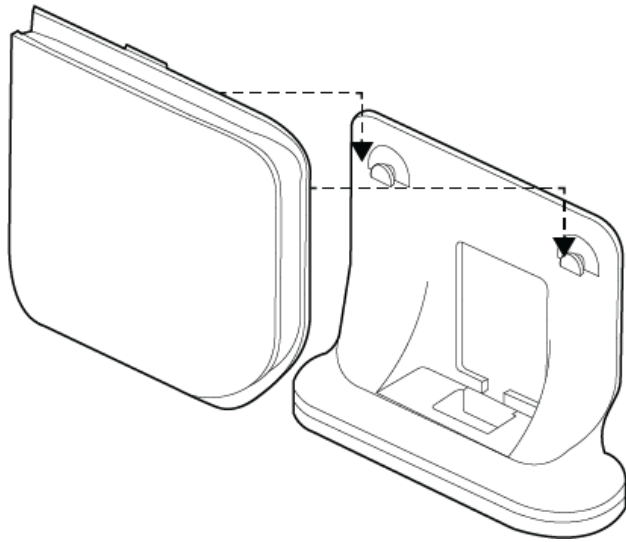

POLY ROVE B2/B4 DECT IP PHONE BASE STATION SETUP SHEET

TOOLS NEEDED

PACKAGE CONTENTS

Base Station

Base Stand

PoE Cable

6.5x31 mm/
.22x1.22 in.
Screws

FEATURES

CONNECT POWER

STAND MOUNT

BY USING THIS PRODUCT, YOU ARE AGREEING TO THE TERMS OF THE END USER LICENSE AGREEMENT (EULA) AT: <http://documents.polycom.com/indexes/licenses>. IF YOU DO NOT AGREE TO THE TERMS OF THE EULA, DO NOT USE THE PRODUCT, AND YOU MAY RETURN IT IN THE ORIGINAL PACKAGING TO THE SELLER FROM WHOM YOU PURCHASED THE PRODUCT. Refer to the Limited Warranty section of the Product Warranty Guide found under Services at <http://support.polycom.com/>