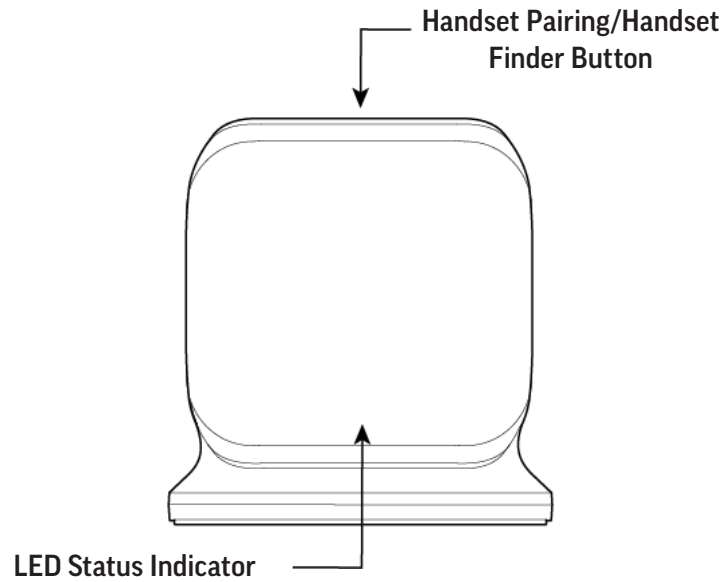

POLY ROVE B2/B4 DECT IP PHONE BASE STATION SETUP SHEET

TOOLS NEEDED

PACKAGE CONTENTS

Base Station

Base Stand

PoE Cable

6.5x31 mm/
.22x1.22 in.
Screws

FEATURES