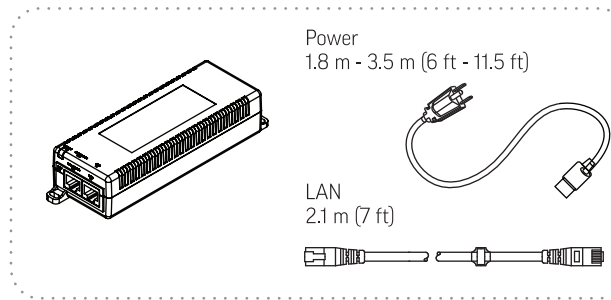

Poly Trio 8800 Collaboration Kit

with Trio Visual+ and EagleEye Cube USB Camera

See the *Polycom RealPresence Trio Solution Safety and Regulatory Notice* and the *Poly Trio VisualPro Safety and Regulatory Notice* for all safety and regulatory guidance prior to configuration.

Avant de procéder à la configuration, veuillez consulter à l'avis de sécurité et de réglementation de *Polycom RealPresence Trio Solution* et à l'avis de sécurité et de réglementation de *Poly Trio VisualPro*, afin de prendre connaissance des recommandations en matière de sécurité et de réglementation.