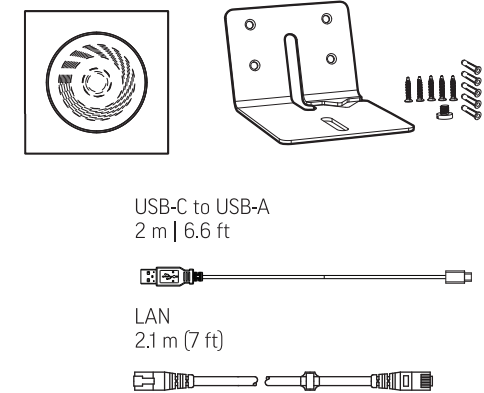

Poly Trio 8800 Collaboration Kit

with Trio Visual+ and EagleEye Cube USB Camera

See the *Polycom RealPresence Trio Solution Safety and Regulatory Notice* and the *Poly Trio VisualPro Safety and Regulatory Notice* for all safety and regulatory guidance prior to configuration.

Avant de procéder à la configuration, veuillez consulter à l'avis de sécurité et de réglementation de *Polycom RealPresence Trio Solution* et à l'avis de sécurité et de réglementation de *Poly Trio VisualPro*, afin de prendre connaissance des recommandations en matière de sécurité et de réglementation.