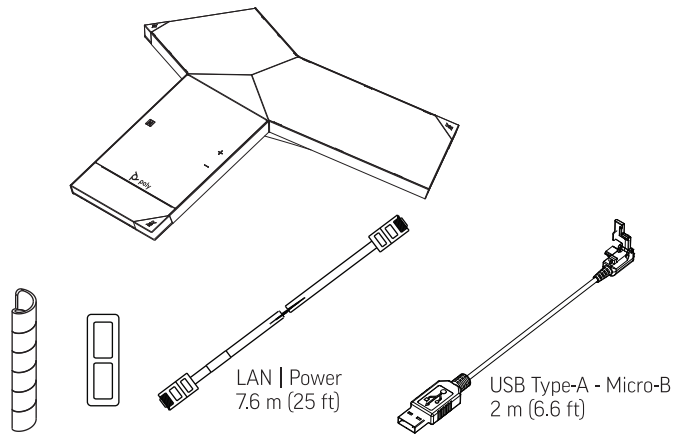

Poly Trio 8800 Collaboration Kit

with Trio Visual+ and EagleEye Cube USB Camera

See the *Polycom RealPresence Trio Solution Safety and Regulatory Notice* and the *Poly Trio VisualPro Safety and Regulatory Notice* for all safety and regulatory guidance prior to configuration.

Avant de procéder à la configuration, veuillez consulter à l'avis de sécurité et de réglementation de *Polycom RealPresence Trio Solution* et à l'avis de sécurité et de réglementation de *Poly Trio VisualPro*, afin de prendre connaissance des recommandations en matière de sécurité et de réglementation.