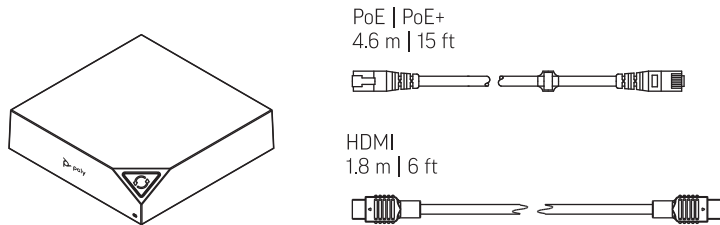

Poly Trio 8800 Collaboration Kit

with Trio Visual+ and EagleEye Cube USB Camera

See the *Polycom RealPresence Trio Solution Safety and Regulatory Notice* and the *Poly Trio VisualPro Safety and Regulatory Notice* for all safety and regulatory guidance prior to configuration.

Avant de procéder à la configuration, veuillez consulter à l'avis de sécurité et de réglementation de *Polycom RealPresence Trio Solution* et à l'avis de sécurité et de réglementation de *Poly Trio VisualPro*, afin de prendre connaissance des recommandations en matière de sécurité et de réglementation.