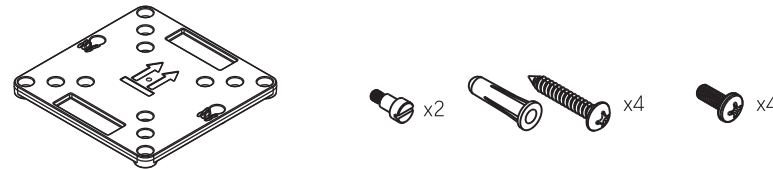

Poly Trio 8800 Collaboration Kit

with Trio Visual+ and EagleEye Cube USB Camera

See the *Polycom RealPresence Trio Solution Safety and Regulatory Notice* and the *Poly Trio VisualPro Safety and Regulatory Notice* for all safety and regulatory guidance prior to configuration.

Avant de procéder à la configuration, veuillez consulter à l'avis de sécurité et de réglementation de *Polycom RealPresence Trio Solution* et à l'avis de sécurité et de réglementation de *Poly Trio VisualPro*, afin de prendre connaissance des recommandations en matière de sécurité et de réglementation.