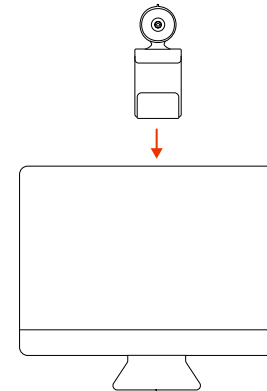

QUICK START

POLY STUDIO P5 KIT WITH
BLACKWIRE 3210/3325

DOWNLOAD SOFTWARE
poly.com/lens

POLY LENS

2

3

4

 poly.com/support