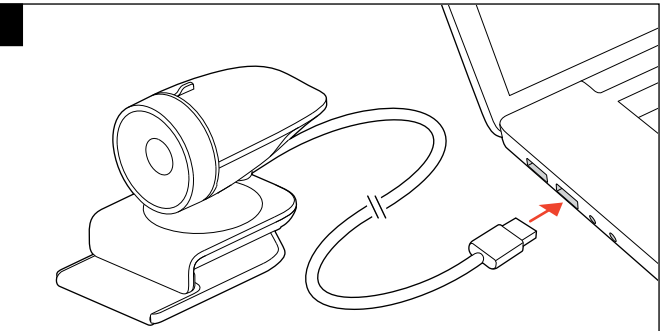

QUICK START

POLY STUDIO P5 KIT WITH
BLACKWIRE 3210/3325

DOWNLOAD SOFTWARE
poly.com/lens

POLY LENS

2

3

4

 poly.com/support