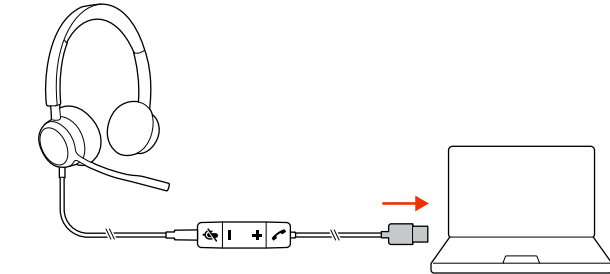

QUICK START

POLY STUDIO P5 KIT WITH
BLACKWIRE 3210/3325

DOWNLOAD SOFTWARE
poly.com/lens

POLY LENS

2

3

4

 poly.com/support