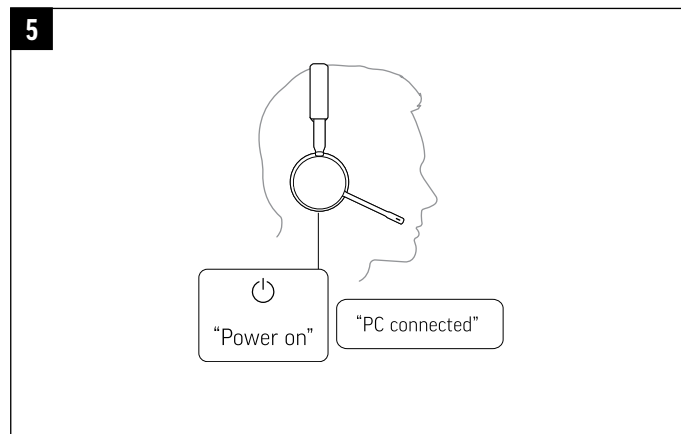

DOWNLOAD SOFTWARE
poly.com/lens

POLY LENS

7

Turn until shutter clicks.

Adapter design may vary.

OPTIONAL SETUP METHOD WIRELESS USB ADAPTER IN COMPUTER

OPTIONAL SETUP METHOD PAIR TO MOBILE DEVICE