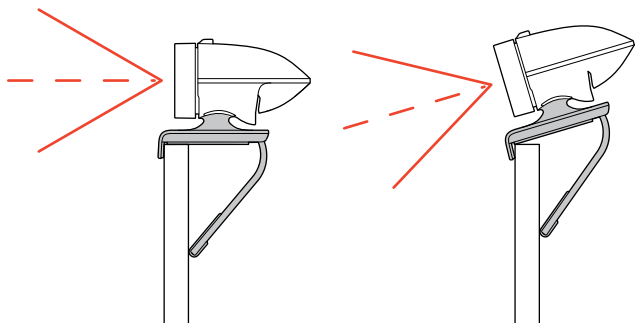

DOWNLOAD SOFTWARE
poly.com/lens

POLY LENS

7

Turn until shutter clicks.

Adapter design may vary.

OPTIONAL SETUP METHOD WIRELESS USB ADAPTER IN COMPUTER

OPTIONAL SETUP METHOD PAIR TO MOBILE DEVICE