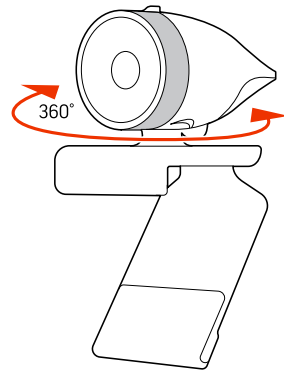

DOWNLOAD SOFTWARE
poly.com/lens

POLY LENS

7

Turn until shutter clicks.

Adapter design may vary.

OPTIONAL SETUP METHOD WIRELESS USB ADAPTER IN COMPUTER

OPTIONAL SETUP METHOD PAIR TO MOBILE DEVICE