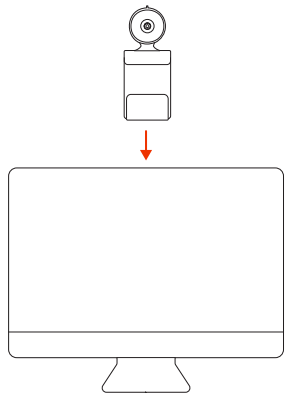

DOWNLOAD SOFTWARE
poly.com/lens

POLY LENS

7

Turn until shutter clicks.

Adapter design may vary.

OPTIONAL SETUP METHOD WIRELESS USB ADAPTER IN COMPUTER

OPTIONAL SETUP METHOD PAIR TO MOBILE DEVICE