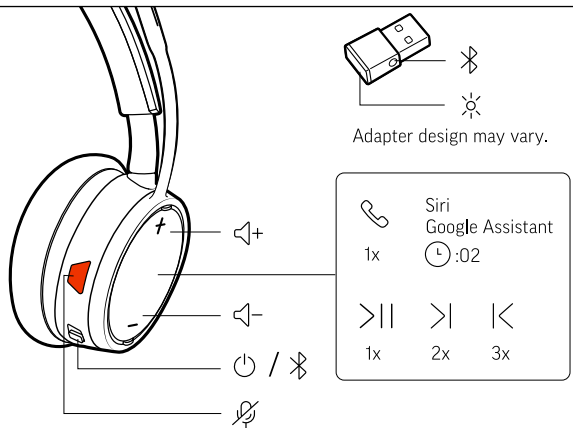

DOWNLOAD SOFTWARE
poly.com/lens

POLY LENS

7

Turn until shutter clicks.

Adapter design may vary.

OPTIONAL SETUP METHOD WIRELESS USB ADAPTER IN COMPUTER

OPTIONAL SETUP METHOD PAIR TO MOBILE DEVICE