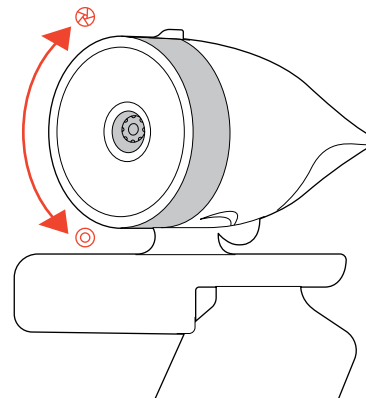

DOWNLOAD SOFTWARE
poly.com/lens

POLY LENS

7

Turn until shutter clicks.

Adapter design may vary.

OPTIONAL SETUP METHOD WIRELESS USB ADAPTER IN COMPUTER

OPTIONAL SETUP METHOD PAIR TO MOBILE DEVICE